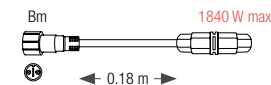

MALE CONNECTOR WITH CABLE GLAND

REFERENCE	CABLE	LENGTH
032355	—	0.18 m