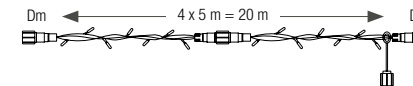

All LED garland sparkle.

Extendable 24V range: find all accessories p.263.

Compatible with our 24V transformers.
Maximum length in series: 80m of wire.