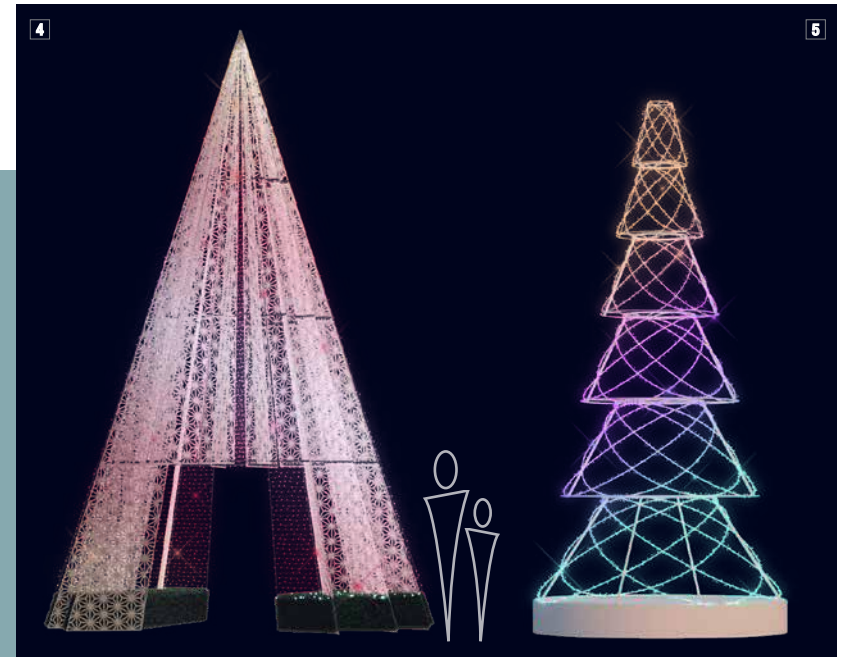

Discover
Ellipse Infinity