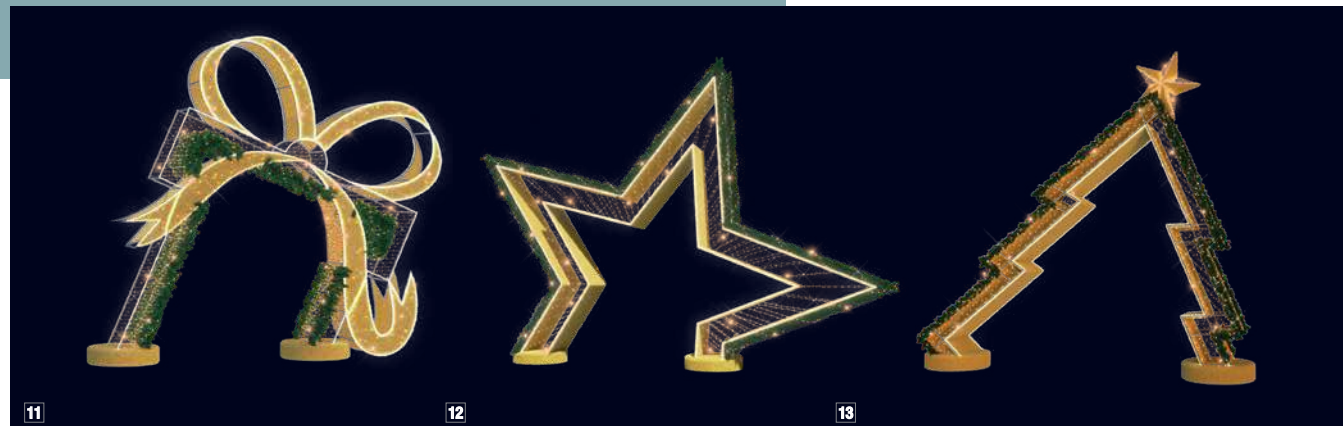

11

12

13

8 202224 ARCHE FÉÉRIQUE
3D floorstanding decoration
W 7 x H 2.5 x D 1.65 m.
✱

9 205045
ARCHE CASSE-NOISETTE
3D floorstanding decoration
W 6.5 x H 4 x D 1.1 m.
✱

10 203291 CHALET PAIN D'ÉPICE
3D floorstanding decoration
W 4.1 x H 3.5 x D 0.8 m.
✱

11 203142 ARCHE CADEAU
3D floorstanding decoration
W 5.25 x H 4.7 x D 1 m.
✱ ○ ●

12 203143 ARCHE ÉTOILE
3D floorstanding decoration
W 7.7 x H 5.5 x D 1 m.
✱

13 203141 ARCHE SAPIN
3D floorstanding decoration
W 5.2 x H 4.85 x D 1 m.
✱ ○ ●