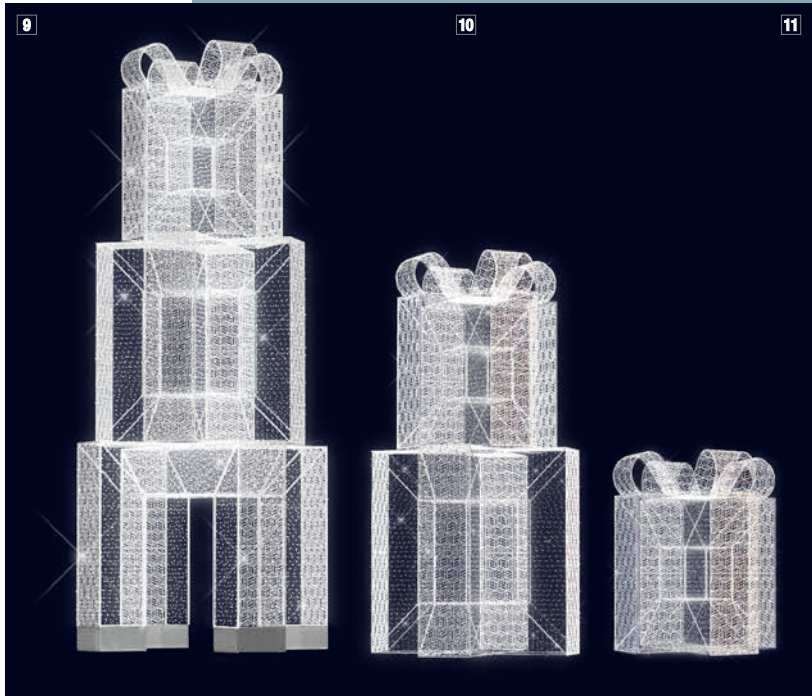

1 204894 BOULE ENCHANTÉE
3D floorstanding decoration
W 2.3 x H 3 x D 0.8 m.
❄️

2 204707 BOULE ETOILÉE
3D floorstanding decoration
H 3.45 x Ø 4 m.
❄️ Ⓞ ○ ○ ● ●

6 203880 BOULE M
3D floorstanding decoration
H 2.1 x Ø 2 m.
❄️ ○ ○ ● ● ● ● 📺

7 202810 CHRISTMAS
BAUBLE XL
3D floorstanding decoration
W 2.95 x H 3.4 x D 2.95 m.
❄️ ○ ○ ● ● ● ●

9 204755 CADEAU L
3D floorstanding decoration
H 11.8 x Ø 5 m.
☼ ○ ○ ○ ○

10 204754 CADEAU M
3D floorstanding decoration
H 7.8 x Ø 3.55 m.
☼ ○ ○ ○ ○

11 204753 CADEAU S
3D floorstanding decoration
H 3.8 x Ø 3.2 m.
☼ ○ ○ ○ ○