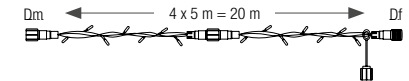

The perfect garland to cover trees branches.

Preprogrammed crackling effect (1/5 LED).

Park Ridge • U.S.A.

FLAME EFFECT GARLAND

24V

REFERENCE	LENGTH	NB LED	LED	CABLE	P. / 24V
550565	20 m	200	●	—	4.8 W - 200 mA