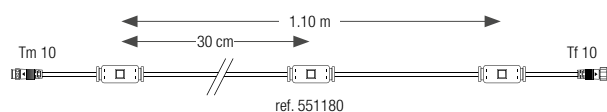

CONTROLLABLE MODULES

24V

SPI
DC
* NEW

REFERENCE	DESCRIPTION	LENGTH	SPACING	NB LED	LED	CABLE	P. / 230V
551178*	A modules	60 cm	15 cm	10			10 W
551179*	B modules	3.60 m	15 cm	50			38 W
551180*	C modules	1.20 m	30 cm	10			10 W
551181*	D modules	7.20 m	30 cm	50			38 W

Point by point controllable modules.

An infinite number of fully customisable effects.

Connect up to 2,000 LEDs per controller via Ethernet. Extend your installation to 15 m by simply adding a power supply and an Ethernet controller.

With Wi-Fi, you can connect up to 750 LEDs per controller. Extend your installation by 9 m by adding a power supply and a Wifi controller.