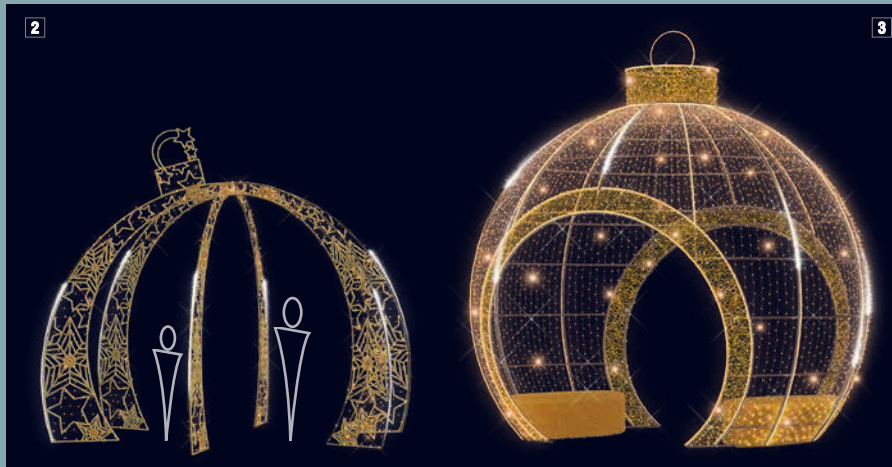

12 205046 DAIM
3D floorstanding decoration
W 1.9 x H 3 x D 0.8 m.
❄️🌞

13 203436 RENNE FANTASTIQUE
3D floorstanding decoration
W 5.2 x H 6 x D 4.3 m.
❄️🌀🌞🌙🎵

Gifts & Baubles

Scan this QR-Code to find out more about our gifts and baubles.