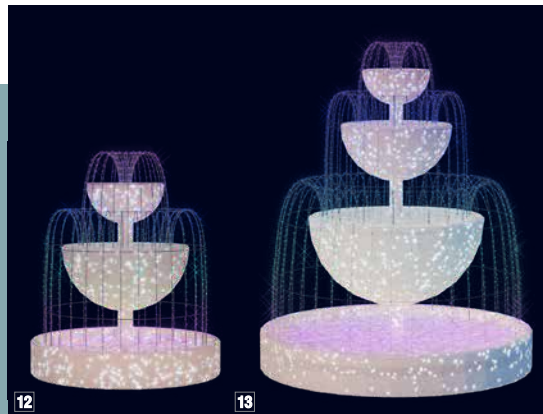

Discover
Spirale Infinity