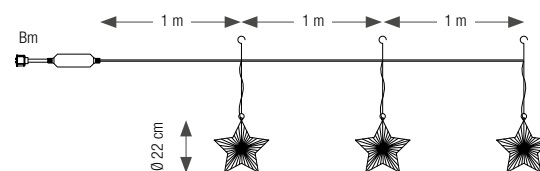

Velaux • France

Radiant animation.

One hook per star.

STELLIZ GARLANDS

230V

REFERENCE	LENGTH	NB LED	LED	CABLE	P. / 230V
050793	3 m	180	○	≡	11 W
050795	3 m	180	●	≡	11 W

STELLY STARS

230V