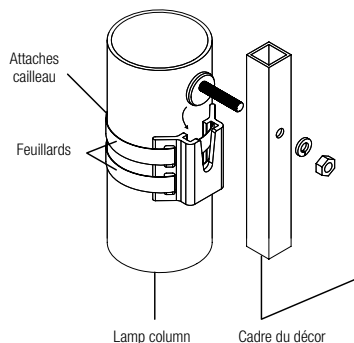

RAPIDE FIX

REFERENCE	DESCRIPTION	COMPOSITION
032242	4 sides Rapide Fix	4 plates with protection, 4 fastening parts, 4 washers, 8 nuts M10, 4 screws HM10x70, 8 washers Ø 10, 4 screws HM10x110
032094	Rapide Fix	1 plate, 1 fastening parts, 1 washer, 2 nuts M10, 1 screws HM10x70, 2 Ø 10 mm washers
032235	Wall plate Rapide Fix	1 plate, 1 fastening parts, 1 washer, 1 nut M10
032341	Multiple sides plate	Use to install a decoration in 4 or 8 sides, without a central pole.

4 sides Rapide Fix is suitable for cylindrical, hexagonal or octagonal lamp columns of a diameter from 100 mm to 200 mm (for other types of lamp columns, please contact us).

Plate to fix on the pole with screws provided

GRID CONNECTION

REFERENCE	DESCRIPTION	COMPOSITION
059556	Angled connector cable	Cable with angled female connector for lamp column with connecting cable with bared end.
059557	Cap for female connector	Cap for female connector, black with safety lead.
059558	Connecting cable 2 m	Male cable with connecting cable with bared end.

All the Leblanc illuminations decorations are delivered with power supply cables. Find our various cables and accessories on the Plug & Light section (p.260).