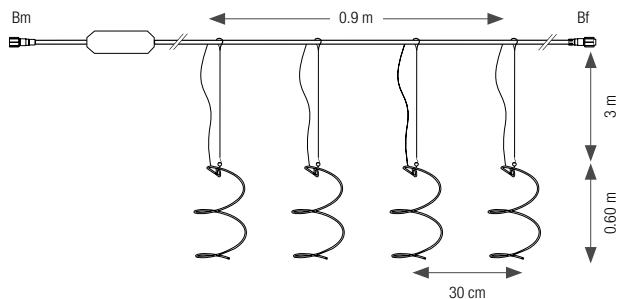

Garland of 6 droplights synchronized in pairs.

Not compatible with 24V P&L.

ZEF CURTAIN LIGHT SPARKLE

230V

REFERENCE	WIDTH	HGT.	NB LED	LED	CABLE	P. / 230V	EXTEND.
551174*	0.9 m	3.60 m	240	○	—	49 W	1+3
551173*	0.9 m	3.60 m	240	●	—	49 W	1+3