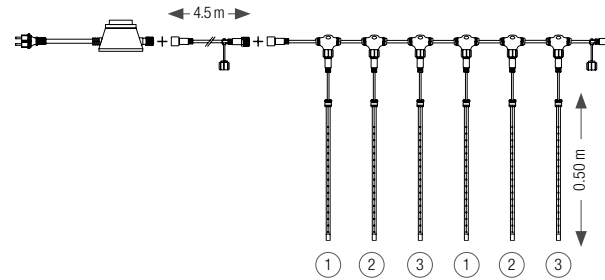

SPARKLE DROPLIGHTS

230V

REFERENCE	HGT.	NB LED	LED	CABLE	P. / 230V
550725	50 cm	36	○	▬	9 W
550726	100 cm	72	○	▬	12 W
550765	50 cm	36	●	▬	9 W
550766	100 cm	72	●	▬	12 W

24V

REFERENCE	HGT.	NB LED	LED	CABLE	P. / 24V
550727	50 cm	36	○	▬	4 W - 170 mA
550728	100 cm	72	○	▬	4.2 W - 175 mA
550767	50 cm	36	●	▬	4.2 W - 170 mA
550768	100 cm	72	●	▬	4.2 W - 175 mA

Chasing & crackling effect

Visible 360°. Easy to insert into a ceiling light, in the middle of a curtain or icicle lights.

230V: Requires an unrectified power supply.

Work on 120V to 230V.

Extendable 24V range: find all accessories p.263.

Compatible with our 24V transformers.

Watch the animation

MINI DROPLIGHTS GARLAND

230V/12V

REFERENCE	HGT.	LENGTH	NB LED	LED	DROPLIGHTS	CABLE	P. / 230V	EXTEND.
059805	0.50 m	11 m	144	○	6	▬	9 W	1+5