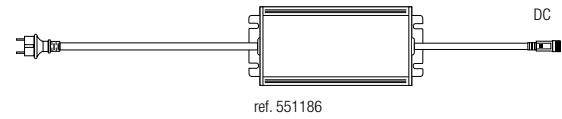

SPI ACCESSORIES

REFERENCE	DESCRIPTION	LGT	CABLE
551186*	4 A output transformer	-	—
551184*	SPI extension cable	3 m	—
551185*	SPI Injector	0.25 m	—