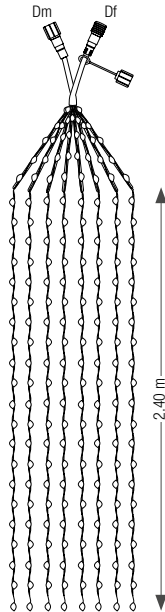

MICROLED WATERFALL BOUQUET

24V

P&L
24V

DC

REFERENCE	LGT	NB LED	LED CABLE	P. / 24V	EXTEND.
550219	2.40 m	1152	○ —	46 W - 1900 mA	1+2

MICROLED WATERFALL BOUQUET WITH LEAVES

24V

P&L
24V