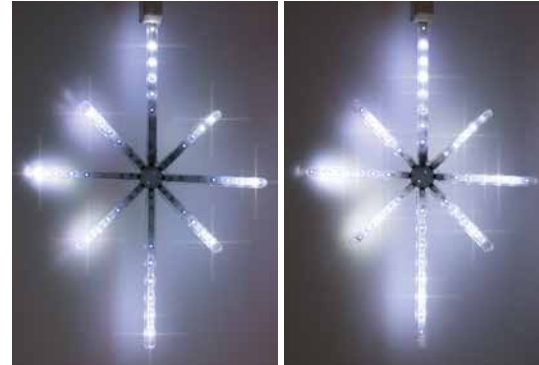

550077

Perfect in a small street with icicle lights, or in suspension on trees.

Animated: Blast of light.

Lighting decorations to hang. Requires an unrectified power supply.

Lorient • France

Watch the animation