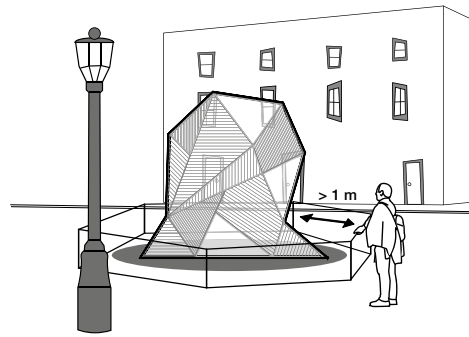

INSTALLATIONS NOT ACCESSIBLE TO THE PUBLIC