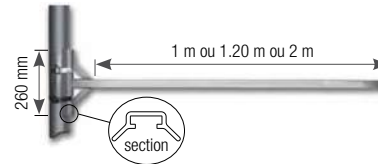

OUR INSTALLATIONS

BRACKETS

REFERENCE	DESCRIPTION	COMPOSITION
792001	Aluminium bracket 1 m	Supplied by unit - Maximum load 10 kg
792101	Aluminium bracket 1.20 m	Supplied by unit - Maximum load 10 kg
792201	Aluminium bracket 2 m	Supplied by unit - Maximum load 10 kg
032289	Aluminium bracket 1.20 m	Supplied by unit - Maximum load 40 kg

792001 / 792101 / 792201