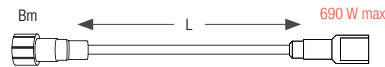

CONNECTORS Ø 2.35 BETWEEN GARLAND AND ROPE LIGHT

REFERENCE	CABLE	LENGTH
032187		0.25 m
032338		0.25 m
031912		1 m