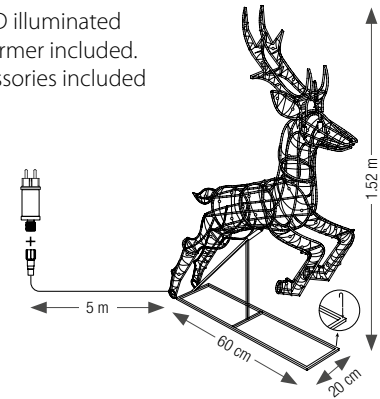

3D FLOORSTANDING DECORATION

230V/31V

* NEW

REFERENCE	DESCRIPTION	DIMENSIONS	LED	WEIGHT	P. / 230V
551212*	Renne féérique	W 0.6 x H 1.52 x D 0.2 m	○	4.6 Kg	7 W

Floorstanding 3D illuminated reindeer. Transformer included. Fastenings accessories included (6 pegs).