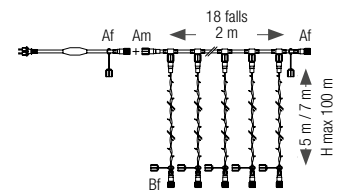

Preprogrammed glittering effect (1/5 LED).
Extendable curtain lights.
Height max. 100 m for height-extendable curtains.