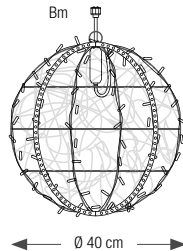

BELLIZ

230V

P&L
230V AC/DC

REFERENCE	DIAMETER	NB LED	LED	CABLE	P. / 230V
551182	40 cm	296	○	≡	16 W
551183	40 cm	296	●	≡	16 W