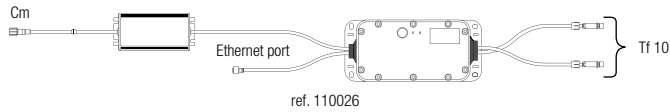

SPI CONTROLLERS & CONNECTORS

24V

REFERENCE	DESCRIPTION	LGT
551176*	Ethernet controller, 2 outputs, 2 000 pixels + 6.3 A output transformer	-
110026*	Ethernet controller, 2 outputs, 2 000 pixels + 6.3 A output transformer + connectable P&L	-
551177*	WiFi controller, 1 output	1 m