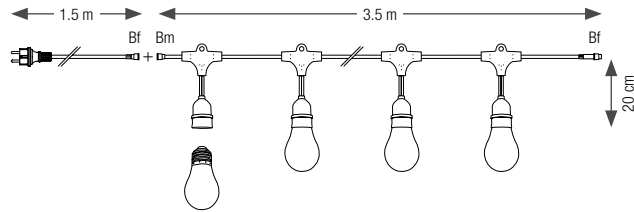

E27 JAVA GARLANDS

230V

P&L
230V AC

REFERENCE	LENGTH	BULBS	SOCKETS	LED	CABLE	P. BULB	EXTEND.
550300	5 m	10	10 E27	○	—	2.5 W / 44 mA	100 m
550472	5 m	10	10 E27	○	—	2.5 W / 44 mA	100 m
550299	5 m	10	10 E27	●	—	2.5 W / 44 mA	100 m