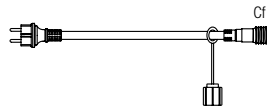

ACCESSORIES AHEAD 230V TRANSFORMER

REFERENCE	DESCRIPTION	LENGTH	CABLE	P. MAX/ 230V
032371	Bipolar power supply cable + grounding	3 m		1840 W