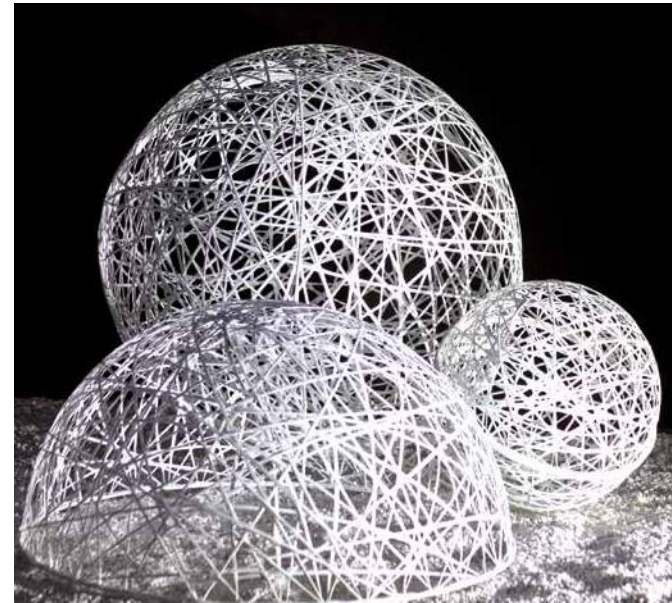

FIBERGLASS DECORATIONS

Can be decorated with garlands or illuminated with a projector.

Visible in daylight and easy to highlight at night.
Light and strong structures.
Available in different sizes.
Water drops can be combined with half spheres.

REFERENCE	DESCRIPTION	DIAMETER	HEIGHT	FIBER
050174	Half-sphere	50 cm	25 cm	□
050172	Half-sphere	50 cm	25 cm	■
050176	Half-sphere	100 cm	50 cm	□
050177	Half-sphere	100 cm	50 cm	■
050681	Water drop (top only)	50 cm	65 cm	□
050682	Water drop (top only)	100 cm	125 cm	□
050683	3D pot	100 cm	100 cm	□
050180	Cone	60 cm	120 cm	□
050182	Cone	115 cm	250 cm	□
050184	Ribbon	50 cm	150 cm	□

050180