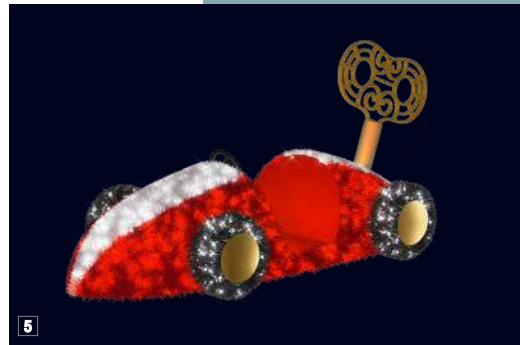

*** NEW**

Please note: optional accessories required for installation

Playful Decors

Scan this QR-Code to discover our playful decor creations.

1 204650
LUGE DES LUTINS
3D floorstanding decoration
W 2 x H 1 x D 0.95 m.
✻