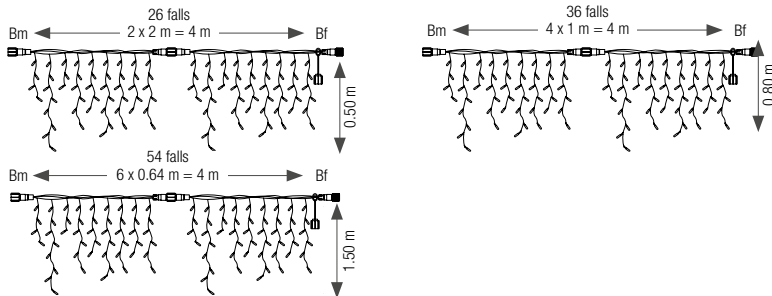

OPTIMA ICICLE LIGHTS

230V

REFERENCE	DIMENSIONS	NB LED	LED	CABLE	P. / 230V	EXTEND.
550872	H 0.50 x W 4 m	150	○	⊔	6 W	100m max
550873	H 0.50 x W 4 m	150	○	⊔	6 W	100m max
550874	H 0.50 x W 4 m	150	●	⊔	4 W	100m max
550875	H 0.50 x W 4 m	150	●	⊔	6 W	100m max
550876	H 0.80 x W 4 m	200	○	⊔	9 W	100m max
550877	H 0.80 x W 4 m	200	○	⊔	13 W	100m max
550878	H 0.80 x W 4 m	200	●	⊔	9 W	100m max
550879	H 0.80 x W 4 m	200	●	⊔	13 W	100m max
550880	H 0.80 x W 4 m	200	●	⊔	13 W	100m max
550881	H 1.50x W 4 m	300	○	⊔	13 W	100m max
550882	H 1.50x W 4 m	300	○	⊔	13 W	100m max
550883	H 1.50x W 4 m	300	●	⊔	13 W	100m max
550884	H 1.50x W 4 m	300	●	⊔	13 W	100m max

REFERENCE	DIMENSIONS	NB LED	LED	CABLE	P. / 230V	EXTEND.
550686	H 0.80 x W 4 m	200	○	⊔	12 W	100m max
550687	H 0.80 x W 4 m	200	○	⊔	13 W	100m max
550688	H 0.80 x W 4 m	200	●	⊔	12 W	100m max

Requires a non-rectified power cable ref.550734 or 550735.

Optima range

With its IP 67 rating, the optima range is even more reliable.

One ton of plastic saved. Designed without a rectifier, the Optima range requires less plastic for its manufacture.

Four tonnes of CO₂ saved. Optima uses approximately 20% less energy.

Requires a non-rectified power cable ref.550734 or 550735.