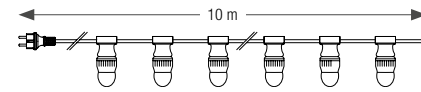

E27 JAVA GARLANDS

230V

P&L
230V AC

REFERENCE	LENGTH	BULBS	SOCKETS	LED	CABLE	P. BULB	EXTEND.
550300	5 m	10	10 E27	○	—	2.5 W / 44 mA	100 m
550472	5 m	10	10 E27	○	—	2.5 W / 44 mA	100 m
550299	5 m	10	10 E27	●	—	2.5 W / 44 mA	100 m

Extendable garland supplied with plug & bulbs.

E27 LED bulbs Ø 60 mm. Sockets equipped with seals. Coloured packaging.

230V

P&L
230V AC * NEW

REFERENCE	LENGTH	SOCKETS	CABLE	SECT° CABLE	P. SOCKET	EXTEND.
551070*	5 m	10 E27	—	2 x 1.5 mm²	15 W max	100 m
551069*	5 m	10 E27	—	2 x 1.5 mm²	15 W max	100 m

Extendable garland supplied with plug, without bulbs.

Sockets equipped with seals.

B22 GUINGUETTE GARLAND

230V

AC

REFERENCE	LENGTH	BULBS	SOCKETS	LED	CABLE	SECT° CABLE	P. BULB
059783	10 m	10	10 B22	●	—	2 x 1.5 mm²	0.5 W / 24 mA
050117	10 m	10	10 B22	○	—	2 x 1.5 mm²	0.5 W / 24 mA

Ready to use: power supply + garland + bulbs.

Supplied with plug and LED bulbs.

Ref. 059783: blue, 2 green, 3 yellow, 3 red bulbs.

Ref. 050117: 10 warm white bulbs.

Sockets equipped with seals. Coloured packaging.