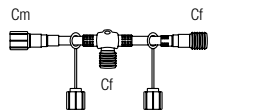

REFERENCE	DESCRIPTION	LENGTH	CABLE	P. MAX/ 230V
032373	Bipolar T-connector + grounding	50 cm		1840 W