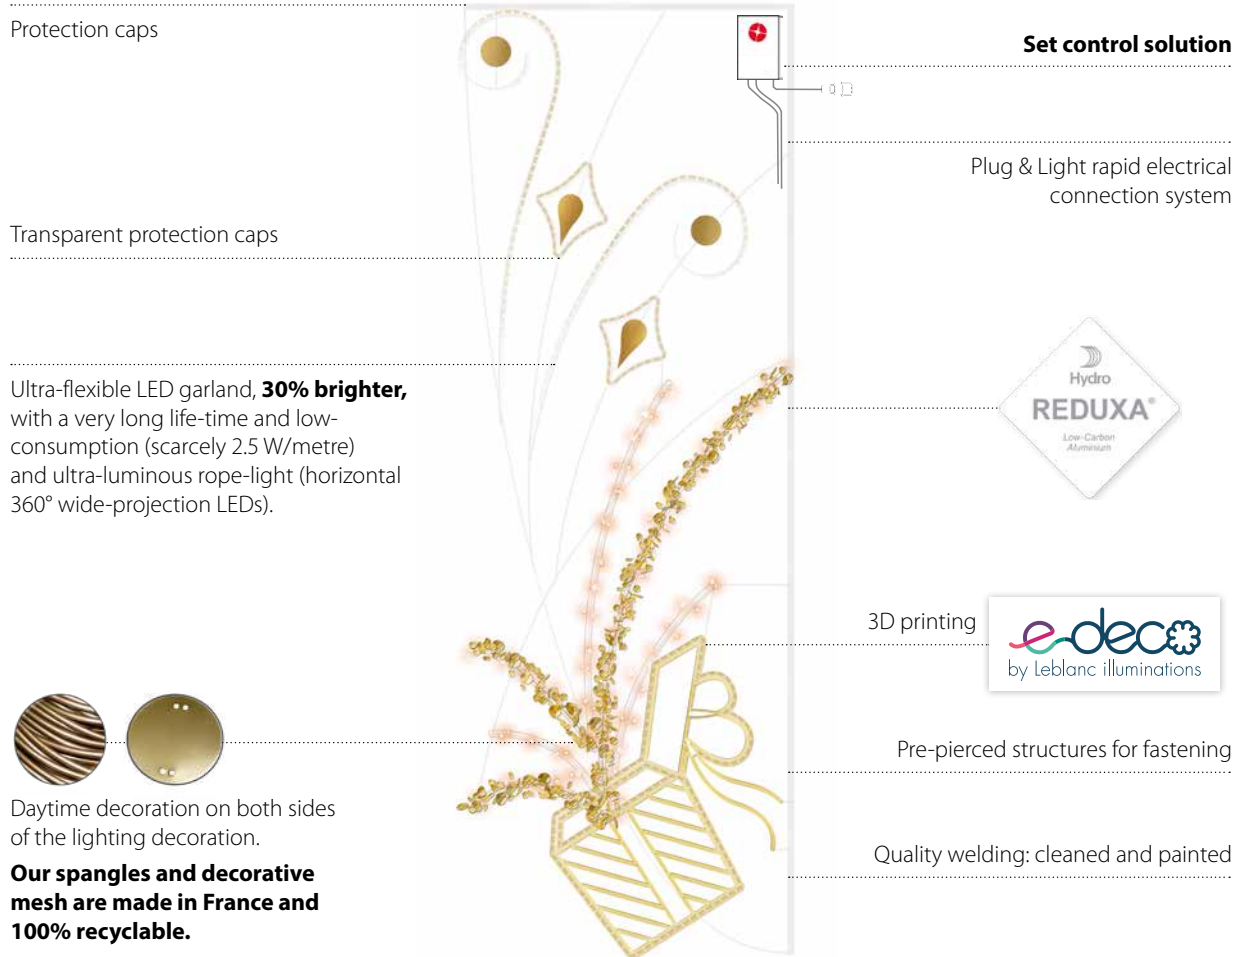

Quality and tranquillity

Our teams are constantly seeking eco-responsible solutions that will allow a reduction in plastic use and carbon footprint of our products, while improving their performance and sustainability.

e-deco by Leblanc

Innovative materials, optimised energy consumption, new production methods: we are transforming our business to offer you products suited to the demands of sustainable urban life.

50% electricity saving

thanks to the patented technology, developed by our teams, simply by controlling the illuminations' light-up time.

Aluminium Hydro REDUXA

This is an aluminium with a low environmental impact. **It is produced using renewable energy. 100% of the aluminium frames returned to us at the end of their life-cycle** are converted into new decorations or products.