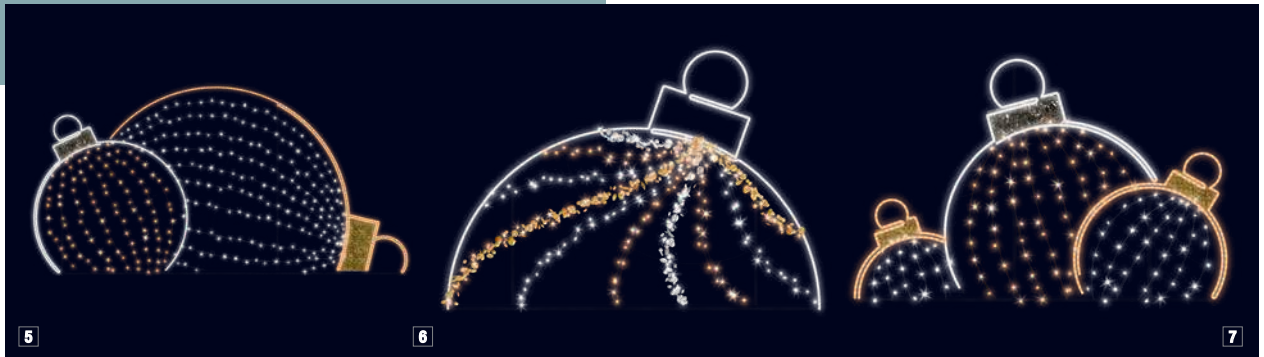

13 204735 GINGER PÉTILLANT
3D floorstanding decoration
W 2.2 x H 2 x D 0.3 m.

14 202988 RENNE PÉTILLANT
3D floorstanding decoration
W 1.4 x H 1.95 x D 0.3 m.

2D arches

Discover our 2D arches creations
by scanning this QR-Code.