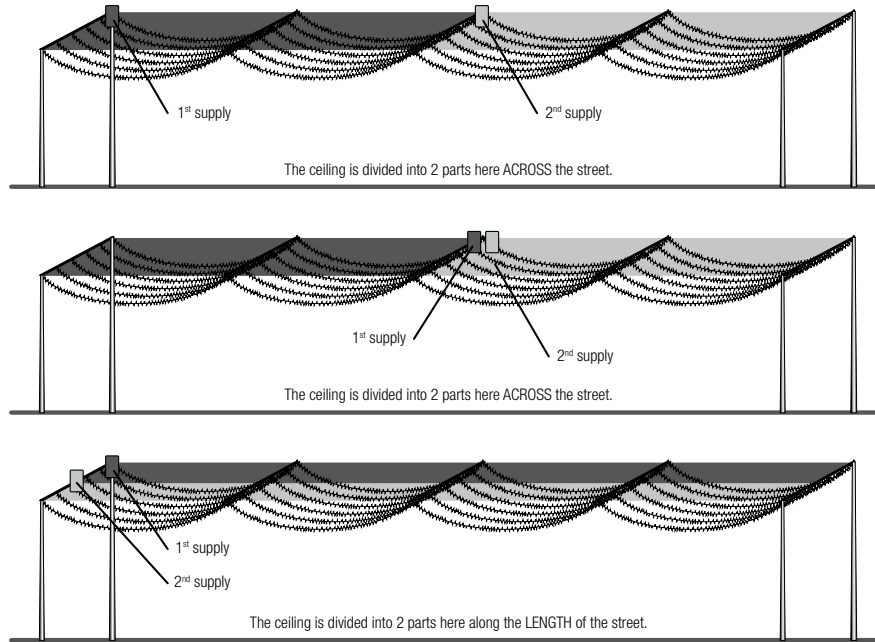

INSTALLING A CEILING LIGHT

Examples of cabling :

058919
2-wire connector cable for fixed LED garlands (see p.261)

550663 + 300002
Power cable + 4A rectifier (see p.260)