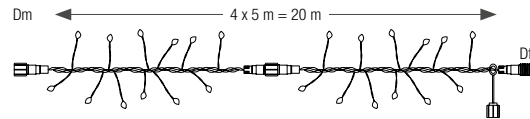

**Next generation MicroLED,
3 times brighter.**

Find all accessories p.263.

Pre-programmed glittering effect (1/4 LED).
Indoor/outdoor use. Ivory white LED.
100 LED/m. Requires a power cable and
24V transformer. Not extendable in series.