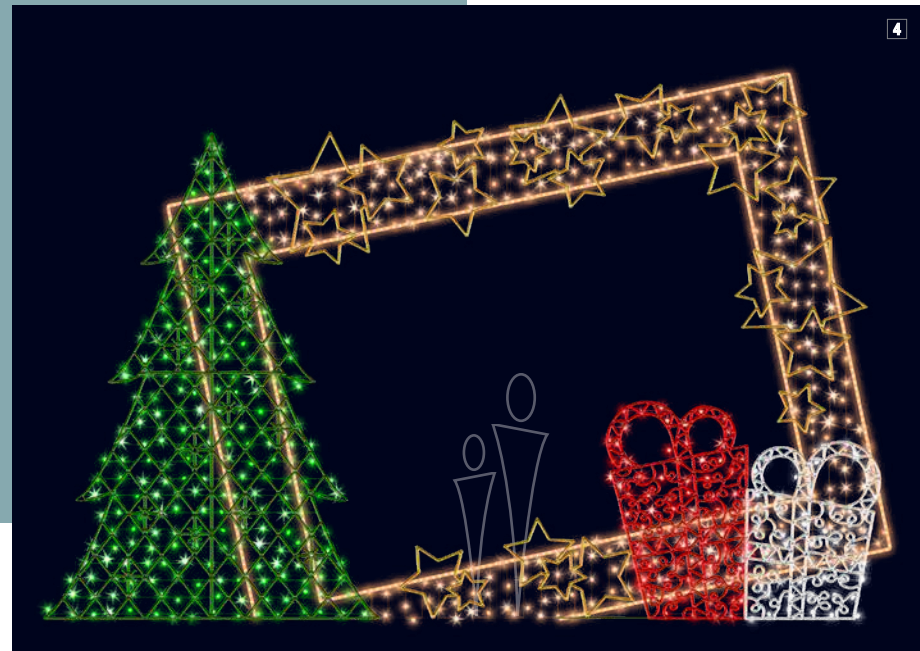

**Scan this QR-Code to find out more
about our photoboaths and frames.**

1 204645 LUTIN PHOTO
3D floorstanding decoration
W 1.3 x H 1.7 x D 0.7 m.
❄️

3 203730 CADEAU PHOTO
Décor 3D floorstanding
decoration
W 2.55 x H 2.25 x D 1 m.
❄️ Ⓞ ● ● ● ●