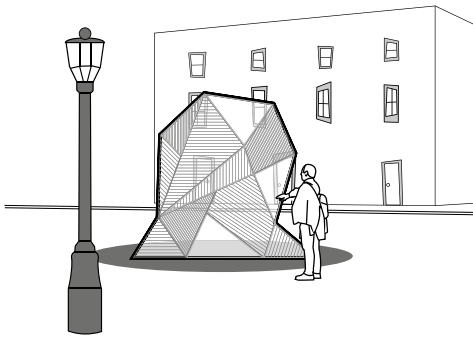

PUBLIC ACCESSIBILITY TO 230V DECORATIONS

Installations which are accessible to the public

They are located at a height lower than 3 m above the ground or at least 1 m horizontally outwards from a balcony, terrace or any place accessible to the public. Light installations positioned directly on the ground are also included.

What precautions need to be taken?

- Extract from the standard C 17-202, § 5.1.2

'The circuits must be protected at their source by high sensitivity residual current devices (30mA) for additional protection against direct contact.'

- Extract from the standard C 17-202, § 5.2.2

'Maintained inaccessibility provides protection against direct contact. In terms of indirect contact, the circuits must be protected by a medium sensitivity residual current device (300mA). The connection must be made with fixed connections. Non-fixed connections and even inaccessible sockets are protected by high sensitivity residual current devices (30mA). If part of the temporary installation does not comply with inaccessibility regulations, the requirements of 5.1.2 must be applied at least to the part in question.'

INSTALLATIONS ACCESSIBLE TO THE PUBLIC