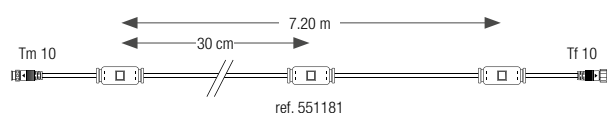

CONTROLLABLE MODULES

24V

SPI
DC
* NEW

REFERENCE	DESCRIPTION	LENGTH	SPACING	NB LED	LED	CABLE	P. / 230V
551178*	A modules	60 cm	15 cm	10			10 W
551179*	B modules	3.60 m	15 cm	50			38 W
551180*	C modules	1.20 m	30 cm	10			10 W
551181*	D modules	7.20 m	30 cm	50			38 W

Point by point controllable modules.

An infinite number of fully customisable effects.

Connect up to 2,000 LEDs per controller via Ethernet. Extend your installation to 15 m by simply adding a power supply and an Ethernet controller.

With Wi-Fi, you can connect up to 750 LEDs per controller. Extend your installation by 9 m by adding a power supply and a Wifi controller.