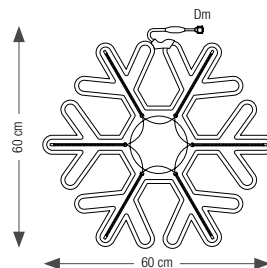

Animation: explosion of light visible on both sides.

Latest generation high brightness SMDLED. Extendable 24V range: find all accessories p.263.

Compatible with our 24V transformers. Double Sur'line rope light 60 LED/m. Supplied without sling (ref.051039 p.172).

Watch the animation