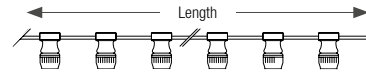

230V

AC

REFERENCE	LGT	SOCKETS	CABLE	SECT° CABLE	P. SOCKET
058785	50 m	140 B22	■	2 x 1.5 mm²	15 W max
058828	50 m	200 B22	■	2 x 1.5 mm²	15 W max
058810	100 m	100 B22	■	2 x 1.5 mm²	15 W max
058811	100 m	200 B22	■	2 x 1.5 mm²	15 W max
058242	100 m	300 B22	■	2 x 1.5 mm²	15 W max