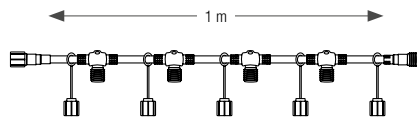

INSTALLING A CEILING LIGHT

Examples of cabling :

058919
2-wire connector cable for fixed LED garlands (see p.261)