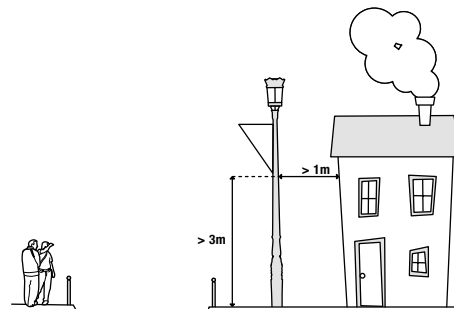

INSTALLATIONS NOT ACCESSIBLE TO THE PUBLIC