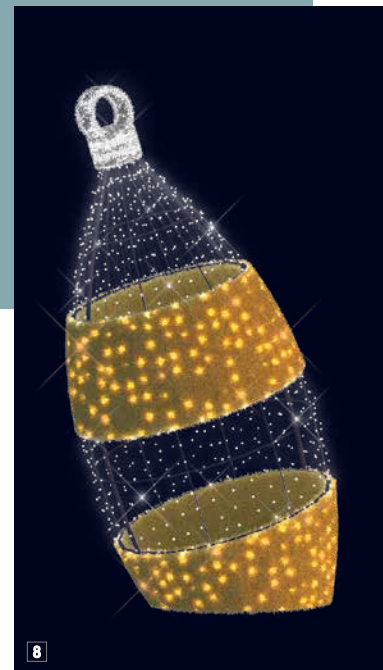

12 205046 DAIM
3D floorstanding decoration
W 1.9 x H 3 x D 0.8 m.
❄️🌞

13 203436 RENNE FANTASTIQUE
3D floorstanding decoration
W 5.2 x H 6 x D 4.3 m.
❄️🌀🌞🌙🎵

Gifts & Baubles

Scan this QR-Code to find out more about our gifts and baubles.