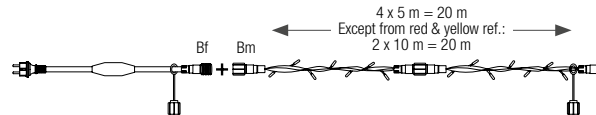

230V

REFERENCE	LENGTH	NB LED	LED	CABLE	P. / 230V	EXTEND.
051260	20 m	200	○	□	16 W	100 m max
550008	20 m	200	●	□	16 W	100 m max
550009	20 m	200	●	□	16 W	100 m max
550011	20 m	200	○	▤	16 W	100 m max
550016	20 m	200	●	▤	16 W	100 m max

CLASSIC'LINE GARLANDS

Latest generation high brightness SMD LED.

All the advantages of SMD LED with a traditional design. Preprogrammed glittering effect (1/5 LED).

WATERCOLOUR GARLANDS

230V

REFERENCE	LENGTH	NB LED	LED	CABLE	P. / 230V	EXTEND.
550315	20 m	200	●	□	12 W	100 m max
550316	20 m	200	●	□	17 W	100 m max
550317	20 m	200	●	□	12 W	100 m max

Garlands in soft pastel colors.