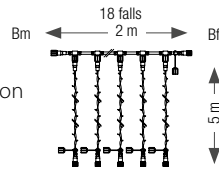

SPARKLING CURTAINS

230V

REFERENCE	DIMENSIONS	NB LED	LED	CABLE	P. / 230V	EXTEND.
550923	H 5 x W 2 m	900	○	—	82 W	1+3
550924	H 5 x W 2 m	900	●	—	82 W	1+3

All the LED curtain lights sparkle.
Requires a rectified power supply.

Watch the animation

COMET CURTAINS

230V

REFERENCE	DIMENSIONS	NB LED	LED	CABLE	P. / 230V	EXTEND.
550921	H 5 x W 1 m	400	○	—	75 W	1+8
550922	H 5 x W 1 m	400	●	—	75 W	1+8

Chasing and sparkling effects.

Expandable in width. Requires a non-rectified power supply. Works at 230 V.

Watch the animation