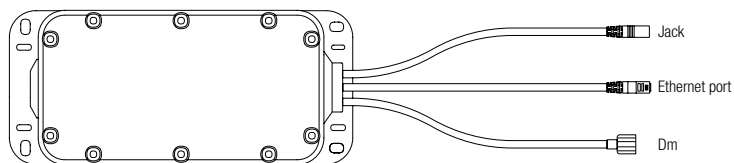

twinkly™ PRO MUSIC

This new module will enable you to take the customization of your animations even further.

Use it to synchronize your video with your music on your Twinkly project.

24V

REFERENCE	DESCRIPTION	CABLE
550965	Twinkly Pro Music Player	—