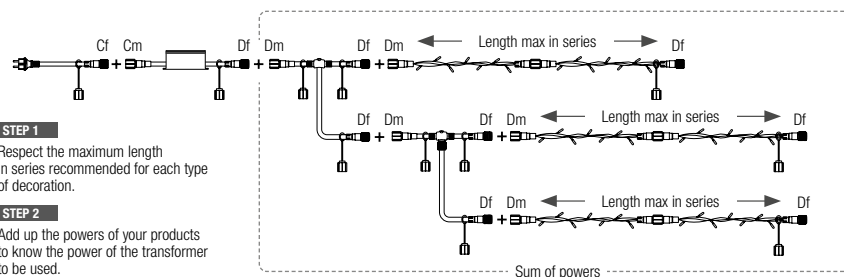

Example of series and parallel wiring: