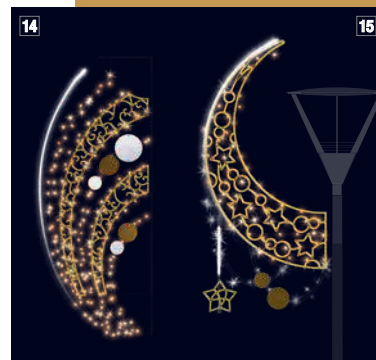

5 204187 NOVA
Globe.
W 0,8 x H 2,2 m.
☼ Ⓞ Ⓞ ● ●

20

10 204335 MIRA ÉTOILE
Globe.
H 1,2 x Ø 1,25 m.
☼

11 204334 MIRA ÉTOILE
Lamp column.
W 1 x H 3 m.
☼ Ⓞ

12 204310 INAYA
Column & Across str.
W 1 x H 3 m.
☼ Ⓞ ○ ○ ● ● ●

13 204386 COLLIER
Lamp column.
W 1 x H 3 m.
☼ Ⓞ ○ ● ●

14 204308 INAYA
Column & Across str.
W 0,8 x H 2 m.
☼ Ⓞ ○ ○ ● ● ●

15 204387 COLLIER
Globe.
W 0,75 x H 1,7 m.
☼ Ⓞ ○ ○ ● ●

16 204382 COLLIER
Lamp column.
W 1 x H 1 m.
☼ Ⓞ ○ ○ ● ●

17 204336 MIRA ÉTOILE
Across street.
W 6 x H 1,2 m.
☼ Ⓞ

18 204332 MIRA ÉTOILE
Lamp column.
W 1 x H 2 m.
☼ Ⓞ

19 205293* JOY
Suspension.
W 1 x H 0,1 m.
Ⓞ ○ ○

20 205294* JOY
Suspension.
W 0,5 x H 0,1 m.
Ⓞ ○ ○

21 204264 SNOW
Across street.
W 5 x H 1 m.
☼ Ⓞ ○ ○ ● ● ●

* NEW