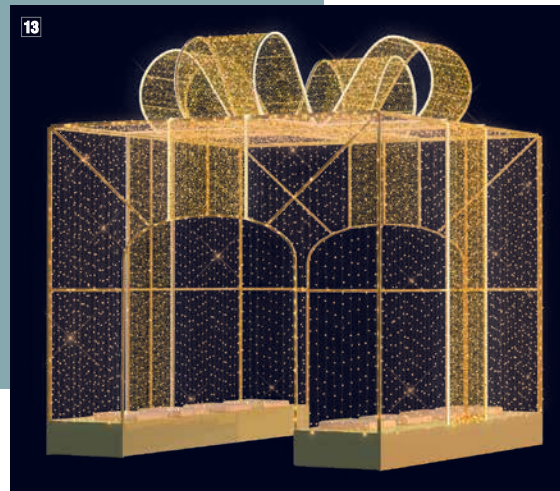

12 202724 CADEAU
3D floorstanding decoration
W 1.35 x H 1 x D 1 m.
☼ ○ ○ ○ ○