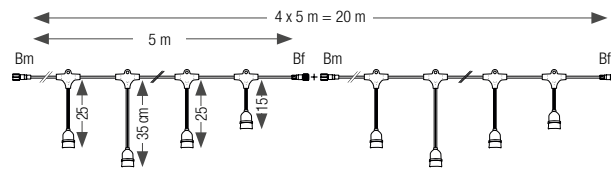

E27 JAVANESE GARLAND

230V

P&L 230V AC * NEW

REFERENCE	DIMENSIONS	SOCKETS	CABLE	SECT° CABLE	P. SOCKETS	EXTEND.
551140*	H 0.35 x W 20 m	40 E27	—	2 x 1.5 mm²	15 W max	100 m