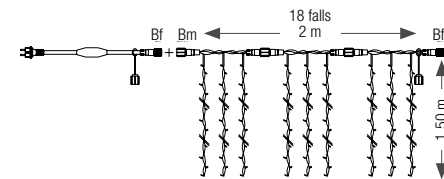

Preprogrammed glittering effect (1/5 LED).
Extendable curtain lights.
Height max. 100 m for height-extendable curtains.