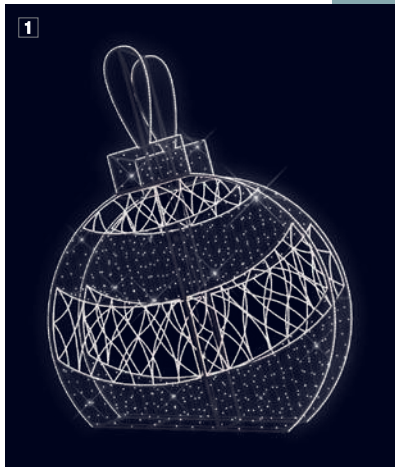

12 205046 DAIM
3D floorstanding decoration
W 1.9 x H 3 x D 0.8 m.
❄️🌞

13 203436 RENNE FANTASTIQUE
3D floorstanding decoration
W 5.2 x H 6 x D 4.3 m.
❄️🌀🌞🌙🎵

Gifts & Baubles

Scan this QR-Code to find out more about our gifts and baubles.