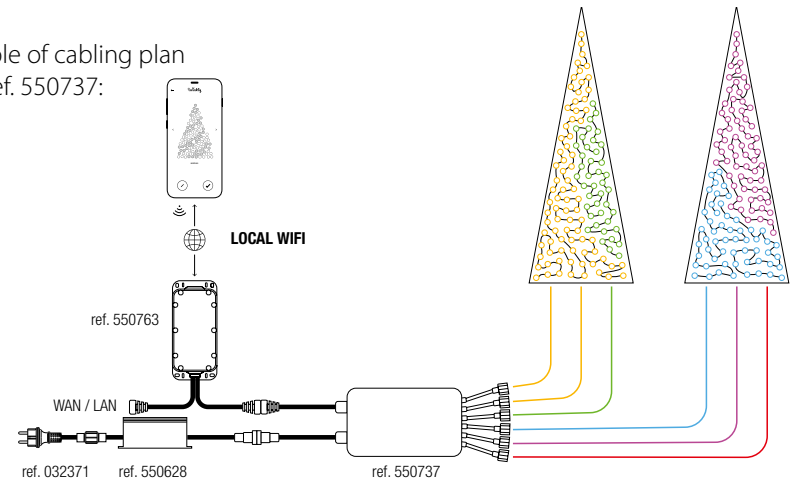

Discover breathtaking animations

Example of cabling plan with ref. 550737: