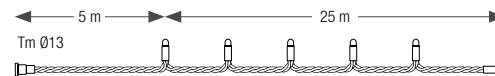

CONTROLLABLE CURTAINS

24V

REFERENCE	DIMENSIONS	NB LED	LED	CABLE	P. / 230V
550741	H 4 x W 0.40 m	250			34.5 W
550742	H 4 x W 0.40 m	250			34.5 W
550743	H 4 x W 0.40 m	250			34.5 W

CONTROLLABLE ICICLE LIGHTS

24V

REFERENCE	DIMENSIONS	NB LED	LED	CABLE	P. / 230V
550966	H 0.70 x W 5 m	250			34.5 W
550968	H 0.70 x W 5 m	250			34.5 W
550967	H 0.70 x W 5 m	250			34.5 W

CONTROLLABLE GARLANDS

24V

REFERENCE	LENGTH	NB LED	LED	CABLE	P. / 230V
550744	25 m	250			30 W
550745	25 m	250			30 W
550746	25 m	250			25 W
550747	25 m	250			25 W
550748	25 m	250			35 W
550749	25 m	250			35 W