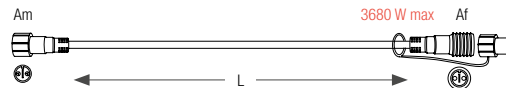

EXTENSION CABLE A-A

REFERENCE	CABLE	LENGTH
058815		2 m
032283		2 m