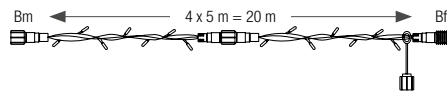

Requires an unrectified power supply
ref. 550734 or 550735.