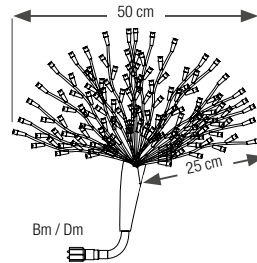

24V

REFERENCE	DIAMETER	NB LED	LED	CABLE	P. / 24V
550559	50 cm	100	○	≡	7.2 W - 300 mA

REFERENCE	DIAMETER	NB LED	LED	CABLE	P. / 24V
550560	50 cm	100	●	≡	9.6 W - 400 mA

20 branches per bouquet

Perfect in suspension or trees.