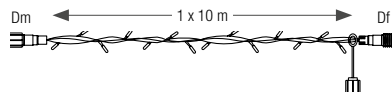

Light strings in black rubber cable, to decorate trees safely.

Preprogrammed glittering effect (1/5 LED).
Compatible with our 24V transformers.
Maximum length in series: 80m of wire.

New P&L 24V accessoires available p.263.