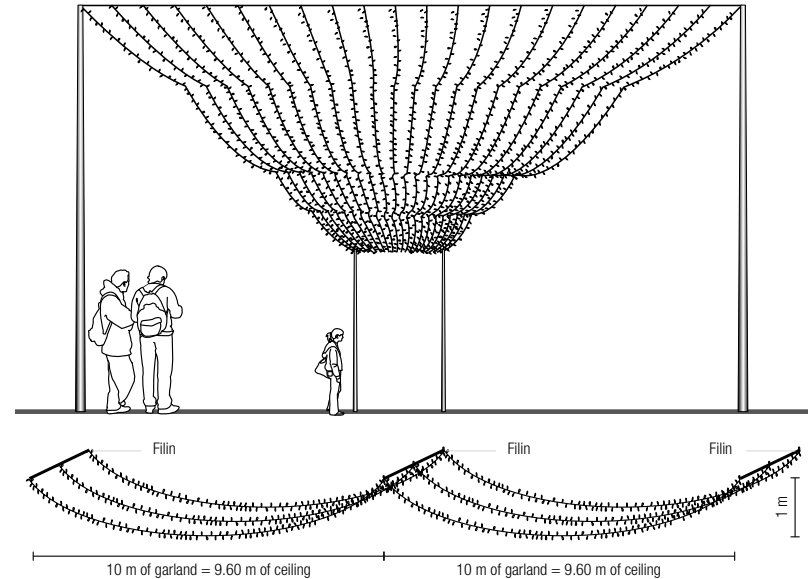

N.B.: For 10 m of garland, you can only cover 9.6 m of ceiling. You therefore need to have attachment points every 9.6 m or less.

CALCULATE THE NUMBER OF SUPPLIES (REF.550663 + 300002)

Given that a fixed LED garland uses 17W/230V, the total use for the ceiling will be: $84 \times 17 = 1428$ W.

We are limited in terms of power here by the power cable, which can handle a maximum power of 920W/230V

(because of the 4A rectifier). So: $\frac{1428}{920} = 1,55$

2 power cables are therefore required.