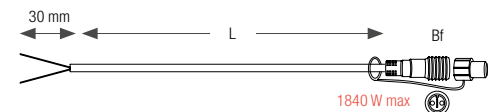

2 WIRE STRIPPED FEMALE CABLES

REFERENCE	CABLE	LENGTH
058968		3 m