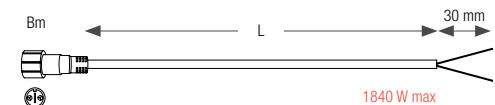

2 WIRE STRIPPED MALE CABLES ALLOWING TO SUPPLY A DECOR

REFERENCE	CABLE	LENGTH
058940		3 m
032188		0.30 m