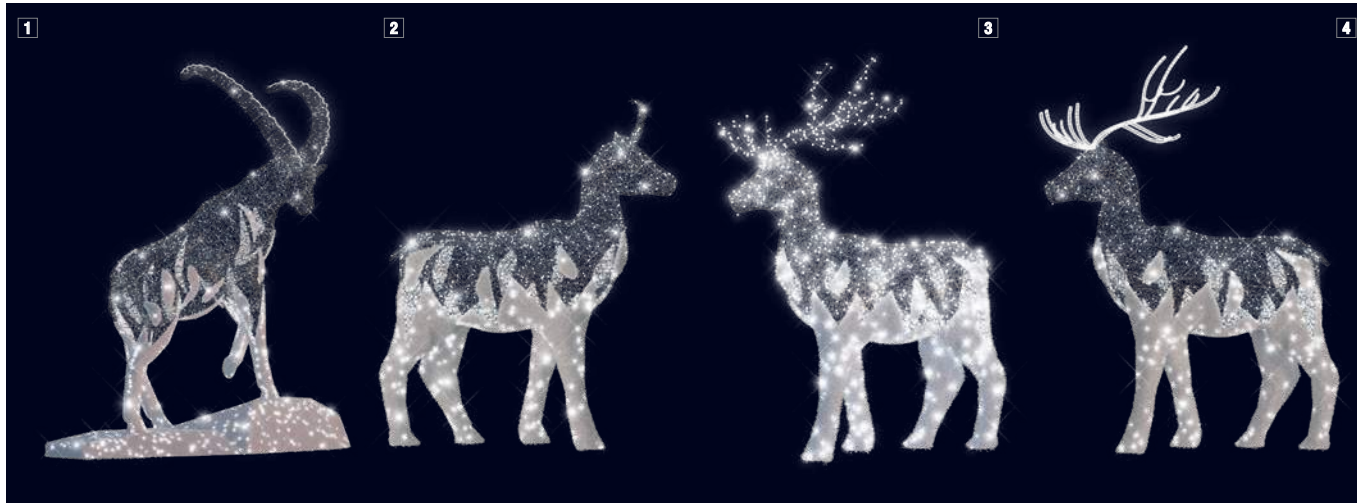

10 203153 LUNETTES
3D floorstanding decoration
W 0.53 x H 0.18 x D 0.2 m.
○○

11 203080 NOEUD
PAPILLON BOULE
3D floorstanding decoration
W 0.58 x H 0.21 D 0.18 m.

12 203082 CRAVATE
3D floorstanding decoration
W 0.16 x H 0.56 D 0.08 m.

13 203076 ÉCHARPE
3D floorstanding decoration
W 0.72 x H 0.57 x D 0.8 m.

14 203077 PARAPLUIE
3D floorstanding decoration
W 0.34 x H 0.69 D 0.27 m.

16 202884 PINGOO
3D floorstanding decoration
W 2.25 x H 3 x D 1.7 m.
❄️○○

17 203230 RUDOLPHE
3D floorstanding decoration
W 2.2 x H 3.55 x D 1.88 m.
❄️○○●

18 203074
PINGOUIN FUNKY
3D floorstanding decoration
W 1.32 x H 1.5 x D 1 m.
❄️○○

19 203073 OURS FUNKY
3D floorstanding decoration
W 1.3 x H 1.5 x D 1.2 m.
❄️○○●

20 203071 RENNE FUNKY
3D floorstanding decoration
W 1.3 x H 2.1 x D 1.1 m.
❄️○○●