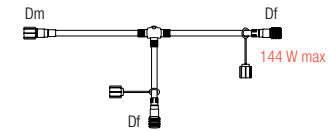

ACCESSORIES BEYOND TRANSFORMER

REFERENCE	DESCRIPTION	LENGTH	CABLE
032367	T-connector	25 cm	
550471	T-connector	25 cm	
550931	T-connector Titan⁽¹⁾	25 cm	

⁽¹⁾ Products with rubber cable.