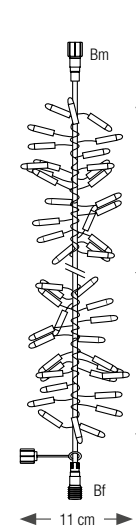

Volume effect.

With self-supporting steel cable.
Preprogrammed glittering effect (1/5 LED).
Requires a non-rectified power cable.