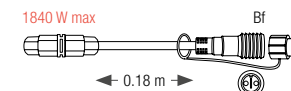

FEMALE CONNECTOR WITH CABLE GLAND

REFERENCE	CABLE	LENGTH
032369	—	0.18 m