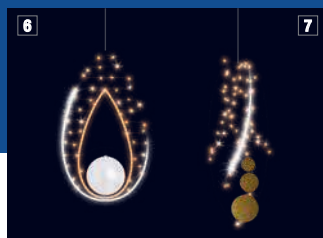

7

7

2 203348 ARCHE MILLÉSIME
Across street.
W 4 x H 1,55 m.
☀️ Ⓞ ● ●
Ⓜ Ⓜ Ⓜ

3 203917 LOUISE
Across street.
W 5 x H 1 m.
☀️ Ⓞ ● ●