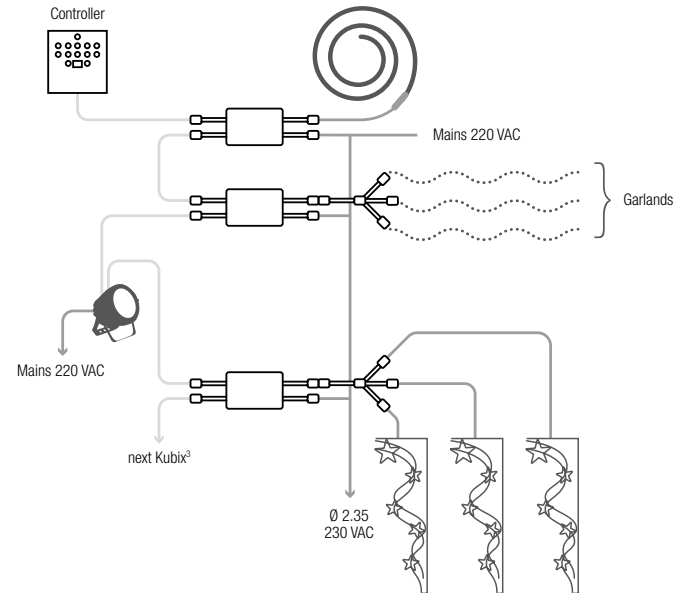

Example of 230V cabling plan