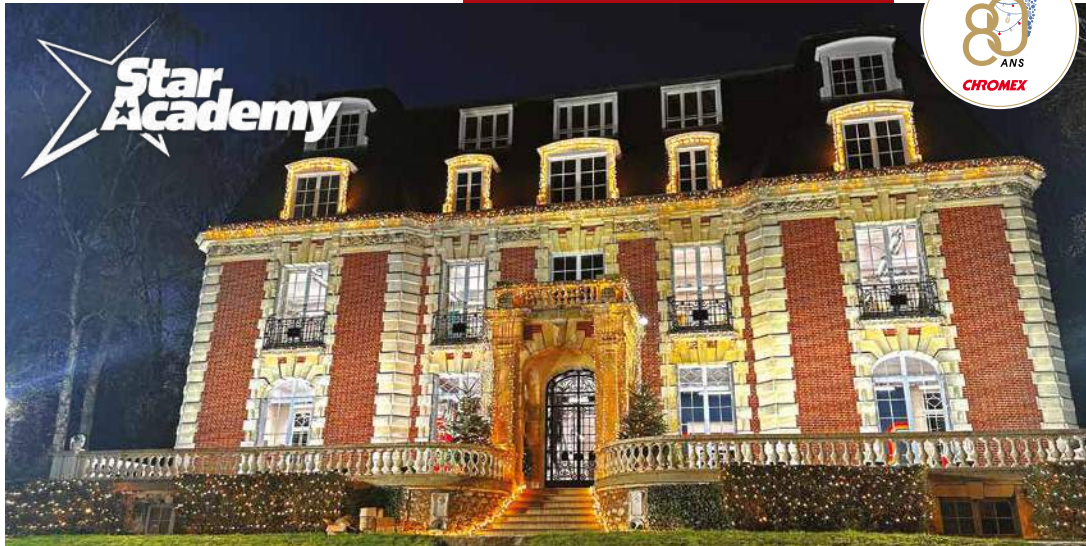

Starway

Discover the catalogue of our French brand STARWAY, manufacturer of LED spotlights for the events market. www.starway.eu

MEGA-HERTZ

Mega-Hertz

Mega-Hertz has been providing technical services for events for over 40 years, offering a complete range of services to deliver lighting, video, sound and the installation of scenic structures. www.mega-hertz.fr

Discover the Starway catalogue.

OUR 2 OTHER BRANDS

CHROMEX

French brand of cables and garlands since 1943, Chromex is the specialist in lighting equipment for cities and professionals. The brand combines professional and technological quality with ease of use. Its product ranges combine aesthetic design with low energy consumption.

Order via your pro space on

CHROMEX.FR 

HALTO

by Leblanc

French product brand for dynamic architectural lighting : bars, spotlights, recessed lights, gobo projectors, etc. With more than 30 years of experience, HALTO carries out long-lasting, colorful projects for the enhancement of buildings.

halto.fr

LEBLANC ILLUMINATIONS,

SUSTAINABLE EMOTION CREATOR THROUGH LIGHT

The most beautiful emotions, are the ones which we share.

Meeting around a decorated Christmas tree, strolling through decorated shopping streets, enjoying the illuminated streets of a historic city centre, taking selfies among festive decorations, posting your Christmas list into Santa's letterbox.