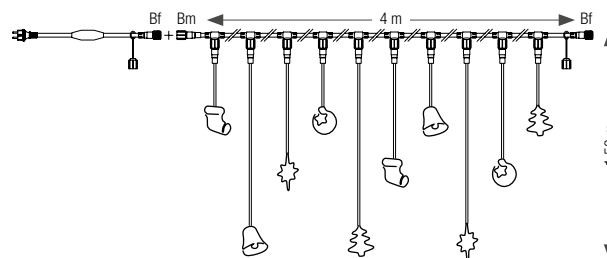

SUR'LINE MINI DECOR ICICLE LIGHT

230V

REFERENCE	WIDTH	HGT.	LED	CABLE	P. / 230V	EXTEND.
550018	1.50 m	4 m	○	—	69 W	1+4
550019	1.50 m	4 m	●	—	69 W	1+4
550020	1.50 m	4 m	●	—	69 W	1+4