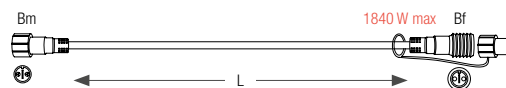

EXTENSION CABLE B-B

REFERENCE	CABLE	LENGTH
032190		1 m
032374		1 m
059072		2 m
300034		2 m
031903		3 m
032342		3 m
300036*		5 m
300035*		5 m