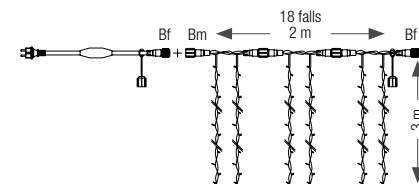

Preprogrammed glittering effect (1/5 LED).
Extendable curtain lights.
Height max. 100 m for height-extendable curtains.