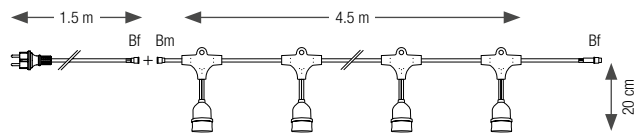

Extendable garland supplied with plug & bulbs.

E27 LED bulbs Ø 60 mm. Sockets equipped with seals. Coloured packaging.

230V

P&L
230V AC * NEW

REFERENCE	LENGTH	SOCKETS	CABLE	SECT° CABLE	P. SOCKET	EXTEND.
551070*	5 m	10 E27	—	2 x 1.5 mm²	15 W max	100 m
551069*	5 m	10 E27	—	2 x 1.5 mm²	15 W max	100 m

Extendable garland supplied with plug, without bulbs.

Sockets equipped with seals.

B22 GUINGUETTE GARLAND

230V

AC

REFERENCE	LENGTH	BULBS	SOCKETS	LED	CABLE	SECT° CABLE	P. BULB
059783	10 m	10	10 B22	●	—	2 x 1.5 mm²	0.5 W / 24 mA
050117	10 m	10	10 B22	○	—	2 x 1.5 mm²	0.5 W / 24 mA