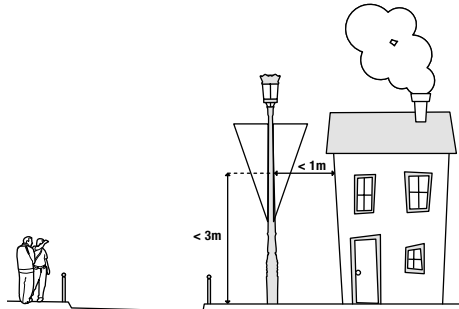

PUBLIC ACCESSIBILITY TO 230V DECORATIONS

Installations which are accessible to the public

They are located at a height lower than 3 m above the ground or at least 1 m horizontally outwards from a balcony, terrace or any place accessible to the public. Light installations positioned directly on the ground are also included.

What precautions need to be taken?

- Extract from the standard C 17-202, § 5.1.2

'The circuits must be protected at their source by high sensitivity residual current devices (30mA) for additional protection against direct contact.'

- Extract from the standard C 17-202, § 5.2.2

'Maintained inaccessibility provides protection against direct contact. In terms of indirect contact, the circuits must be protected by a medium sensitivity residual current device (300mA). The connection must be made with fixed connections. Non-fixed connections and even inaccessible sockets are protected by high sensitivity residual current devices (30mA). If part of the temporary installation does not comply with inaccessibility regulations, the requirements of 5.1.2 must be applied at least to the part in question.'

INSTALLATIONS ACCESSIBLE TO THE PUBLIC