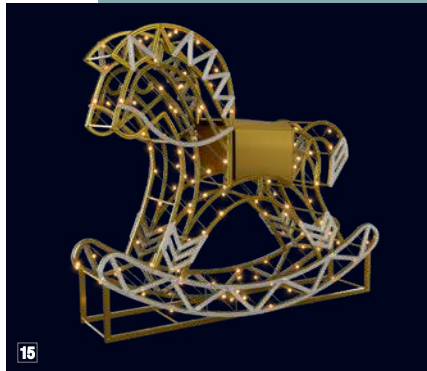

8 204636 PETIT TRAIN
3D floorstanding decoration
W 2.15 x H 1.6 x D 1.2 m.
✻ Ⓞ

9 204637 WAGON
3D floorstanding decoration
W 1.5 x H 0.6 x D 1 m.
✻ Ⓞ

10

11

12

13

14

15