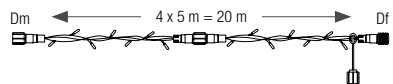

GARLANDS

230V

REFERENCE	LENGTH	NB LED	LED	CABLE	P. / 230V	EXTEND.
550828	20 m	200	●	□	17 W	100m max
050765	20 m	200	○	■	17 W	100m max
050766	20 m	200	○	■	17 W	100m max
550829	20 m	200	●	■	17 W	100m max

REFERENCE	LENGTH	NB LED	LED	CABLE	P. / 230V	EXTEND.
059937	20 m	200	●	■	17 W	100m max

24V

REFERENCE	LENGTH	NB LED	LED	CABLE	P. / 24V
051097	20 m	200	○	□	9 W - 380 mA
051098	20 m	200	○	□	9 W - 380 mA
051099	20 m	200	●	□	9 W - 380 mA
051100	20 m	200	●	□	4.5 W - 190 mA
051101	20 m	200	●	□	9.5 W - 730 mA
051103	20 m	200	●	□	9 W - 380 mA
550468	20 m	200	○	■	11.5 W - 240 mA
550469	20 m	200	○	■	11.5 W - 240 mA

REFERENCE	LENGTH	NB LED	LED	CABLE	P. / 24V
051105	20 m	200	○	□	9.5 W - 395 mA
051106	20 m	200	○	□	9.5 W - 355 mA
051107	20 m	200	●	□	8.5 W - 354 mA
051108	20 m	200	●	□	6.5 W - 270 mA
051109	20 m	200	●	□	11 W - 458 mA
051111	20 m	200	●	□	9.5 W - 395 mA
051112	20 m	200	●	□	11 W - 458 mA

Our ambitions by 2025

Reduce all plastics in our manufacturing and distribution processes: 2.3 million plastic sheaths have already been removed from our 24V garlands.

Extendable 24V range: find all accessories p.263.

Compatible with our 24V transformers.
Maximum length in series: 80m of wire.

Le Mans • France