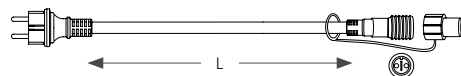

POWER SUPPLY CABLE

REFERENCE	CABLE	LENGTH	CONNECTOR P.	230 V
550734		1.5 m	Bf	1840 W
550735		1.5 m	Bf	1840 W
300002		3 m	Af	3680 W
300001		3 m	Af	3680 W
050476		3 m	Bf	1840 W
032376		3 m	Bf	1840 W
050477		5 m	Bf	1840 W