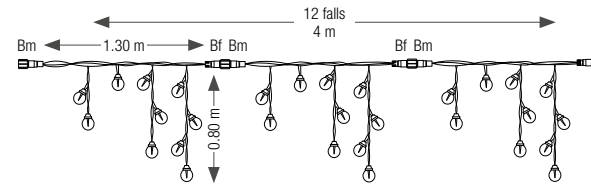

TRADITIONAL FILAMENT ICICLE LIGHT

230V

REFERENCE	DIMENSIONS	GLOBES	NB LED	CABLE	P. / 230V	EXTEND.
551139*	H 0.80 x W 4 m 30	40	40 filament		16.5 W	1+4