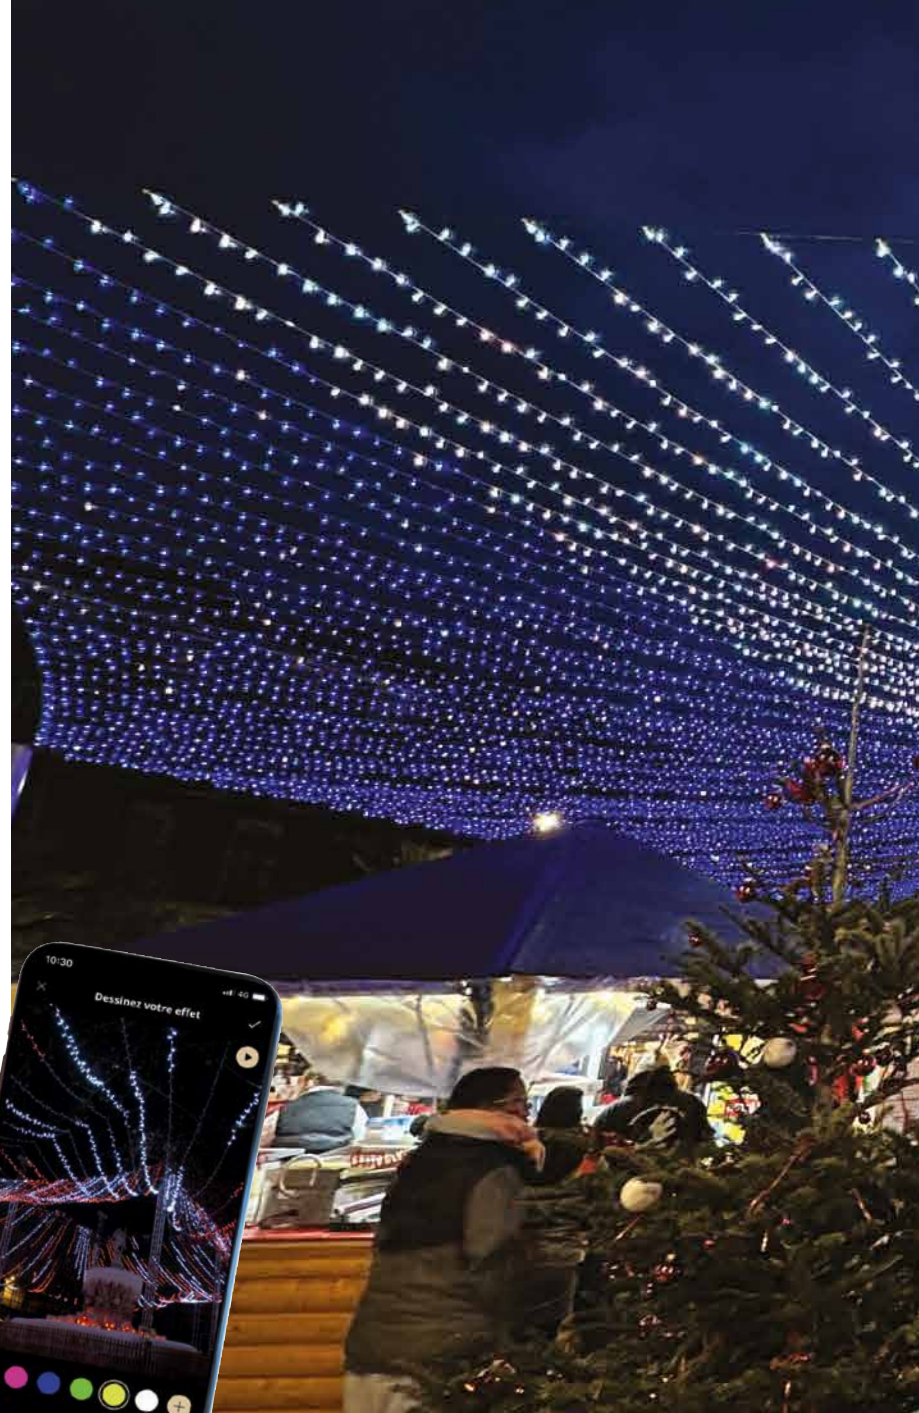

Discover breathtaking animations at Pau (France)