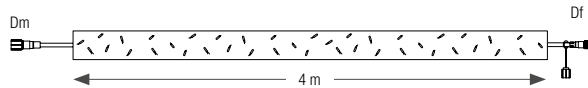

RIBBON LIGHTS FOR POLE

24V

REFERENCE	LG T	WIDTH	NB LED	LED	MAT	P. / 24V
550170	4 m	20 cm	104	●	■	4.7 W - 195 mA
550171	4 m	20 cm	104	●	■	4.7 W - 195 mA
550548	4 m	20 cm	104	○	□	3.8 W - 158 mA