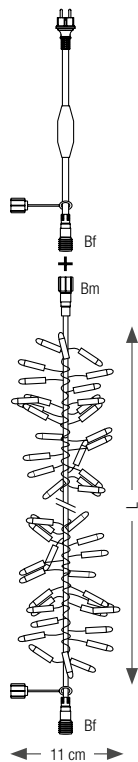

BOAS

230V

REFERENCE	LENGTH	NB LED	LED	CABLE	P. / 230V	EXTEND.
059914	1 m	100	○	—	7 W	1+47
050505	1 m	100	○	—	7 W	1+47
550818	1 m	100	●	—	7 W	1+47
059785	6 m	600	○	—	42 W	1+7
050504	6 m	600	○	—	42 W	1+7
550819	6 m	600	●	—	42 W	1+7
550651	1 m	100	○	—	7 W	1+47
550652	1 m	100	○	—	7 W	1+47
550653	6 m	600	○	—	42 W	1+7
550654	6 m	600	○	—	42 W	1+7

REFERENCE	LENGTH	NB LED	LED	CABLE	P. / 230V	EXTEND.
550925	1 m	100	○	—	10 W	1+47
550926	1 m	100	○	—	10 W	1+47

Volume effect.

With self-supporting steel cable.
Preprogrammed glittering effect (1/5 LED).
Crackling: All the boa's LED crackle.

Watch the animation