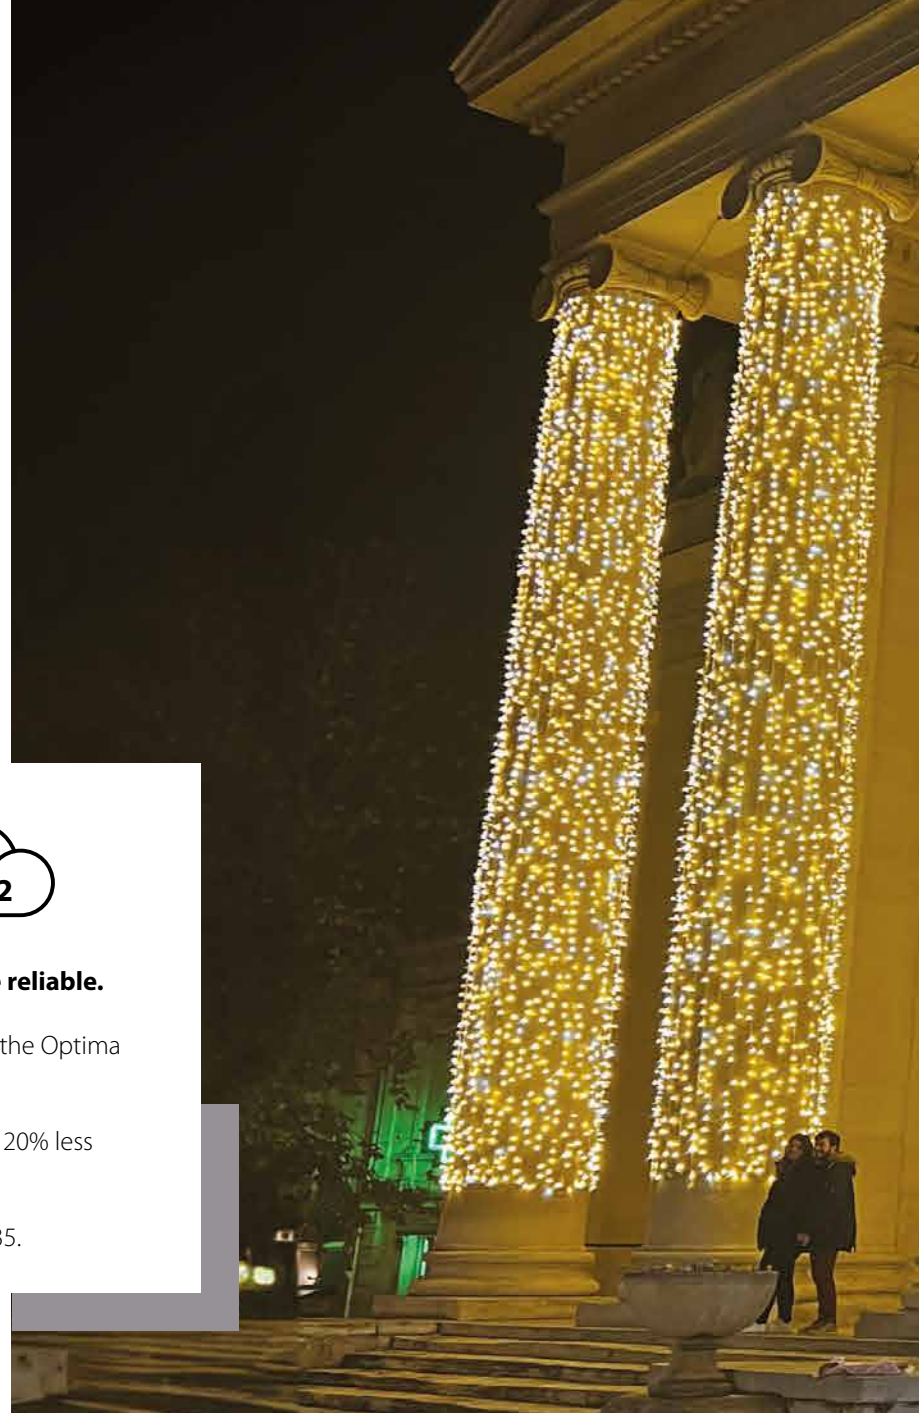

Garlands, curtain & icicle lights

The majority of our products are available in both 230V and SELV*.

All our products are made with 100% LED.

For all glittering products, one LED in five is glittering in white.
Confetti: each LED is gradually and randomly colour-changing.
AC/DC: alternating / direct current.

Optima range

With its IP 67 rating, the optima range is even more reliable.

One ton of plastic saved. Designed without a rectifier, the Optima range requires less plastic for its manufacture.

Four tonnes of CO₂ saved. Optima uses approximately 20% less energy.

Requires a non-rectified power cable ref.550734 or 550735.

* SELV: Safety Extra Low Voltage, lower than 50V.