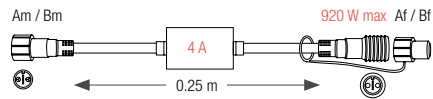

* NEW

P&L
230V

230V CONNECTORS

RECTIFIED POWER SUPPLY CABLE

REFERENCE	CABLE	LENGTH	CONNECTOR
550663		0.25 m	A
550662		0.25 m	A
550665		0.25 m	B
550664		0.25 m	B