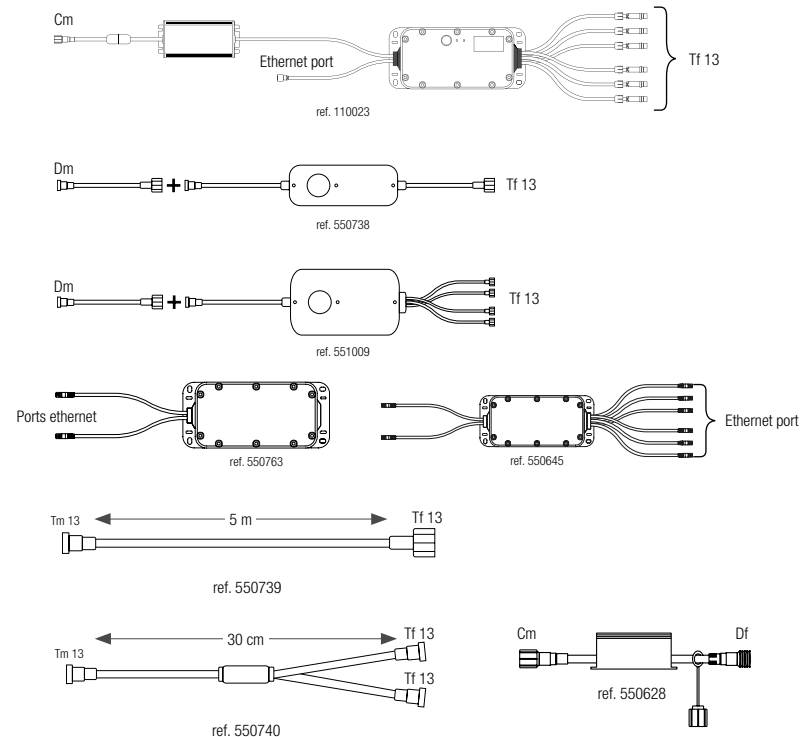

Carcassonne lights up with a multicoloured marquee that can be controlled by smartphone.

PLC ACCESSORIES

REFERENCE	DESCRIPTION	LGT	CABLE
061218	Transformer 1.25 A max. output	-	—
061219	Transformer 2.5 A max. output	-	—
061220	Transformer 4 A max. output	-	—
550628	Transformer 6.25 A max. output	-	—
550336	Transformer 2x 6.25 A max. output	-	—
550739	Twinkly Pro Extension cable	5 m	—
550740	Y connector for WiFi controller	30 cm	—
550754	Adapter Tm Ø7 to Tf Ø13	15 cm	—
550762	Adapter Tm Ø13 to Tf Ø7	15 cm	—
032371	Power supply transformer	3 m	—
300029	Ethernet cable	5 m	—
300030	Ethernet cable	10 m	—
300031	Ethernet cable	15 m	—

PLC CONTROLLERS & CONNECTORS

24V

REFERENCE	DESCRIPTION	LENGTH
551225*	Ethernet controller, 6 outputs, 1500 pixels + 6.3 A input	-
110023*	Ethernet controller, 6 outputs, 1500 pixels + 6.3 A input transformer + connectable P&L	-
550738	WiFi controller, 1 output, 500 RGB pixels	1 m
551009*	WiFi controller, 4 outputs, 1000 RGB pixels	1 m
550763	WiFi Routeur - POE⁽¹⁾ 4G, IP65	1 m
550645	6 output Ethernet switch, POE⁽¹⁾, IP65	1 m

⁽¹⁾ Power Over Ethernet