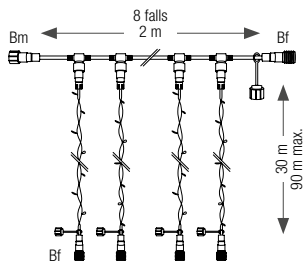

OPTIMA CEILING LIGHTS

230V

REFERENCE	DIMENSIONS	NB LED	LED	CABLE	P. / 230V	WIDTH MAX
551250*	H 30 x W 2 m	480	○	□	24 W	1+9

REFERENCE	DIMENSIONS	NB LED	LED	CABLE	P. / 230V	WIDTH MAX
551252*	H 30 x W 2 m	480	○	□	28 W	1+9

Starry sky effect to your streets or town square.

Preprogrammed glittering effect (1/5 LED), and staggered lights any 25 cm intervals (i.e. total interval of 50 cm on the same drop). Height max. 90 m.