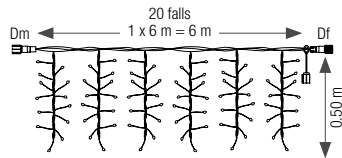

RIDEAU BOA MICROLED

24V

REFERENCE	DIMENSIONS	NB LED	LED	CABLE	P. / 24V	EXTEND.
550522	H 0.50 x W 6 m 800	○	▬	19.6 W - 817 mA	1+2