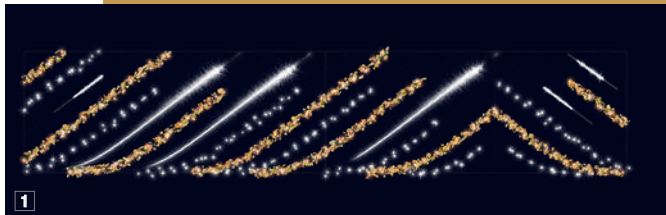

20 205201* NAÉ STELLIZ
Column & Across str.
W 1 x H 1,5 m.
❄️ Ⓞ ○ ○ ● ●

21 205205* NAÉ STELLIZ
Across street.
W 5 x H 1 m.
❄️ Ⓞ ○ ○ ● ●

*** NEW**

All decorations in the Magie collection are wired in SELV. All our decorations can be interconnected using Plug & Light C.