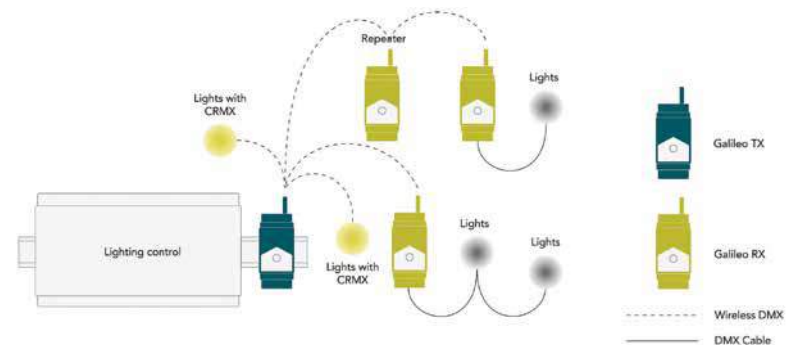

GALILEO RX - 412329

Supported Protocols:

- DMX / RDM
- CRMX², CRMX Classic
- W-DMX G3/G4/G4S/G5
- Bluetooth 5.0