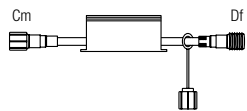

Ref.550514: Works in AC or DC. B connector input.

This reference is ideal for powering our 24V P&L suspensions.

REF.	DESCRIPTION
061218	Transformer 1.25 A max. (30W/24VDC) output
061219	Transformer 2.5 A max. (60W/24VDC) output
061220	Transformer 4 A max. (96W/24VDC) output
550628	Transformer 6.25 A max. (150W/24VDC) output
550336	Transformer 2x 6.25 A max. (2x150W/24VDC) output