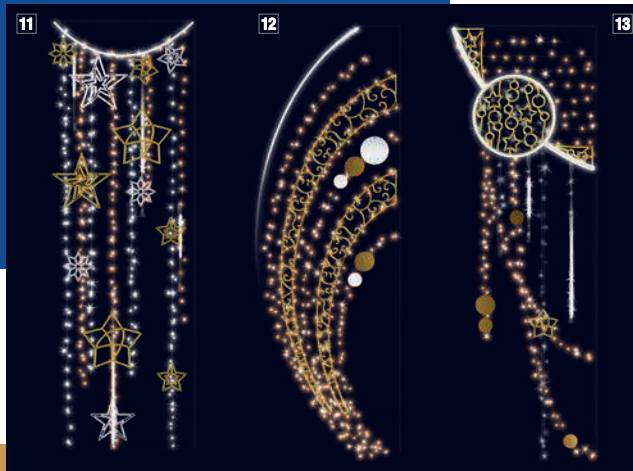

2 204725 CHANDELIER
3D Suspension.
H 2,2 x Ø 1,3 m.
☼ Ⓞ Ⓞ ● ●

3 205098 ARMONY
Lamp column.
W 2 x H 3 x D 2 m.
☼ Ⓞ

4 203424 ALTI
Lamp column.
H 4 x Ø 2 m.
☼ Ⓞ Ⓞ ● ●

7 204185 NOVA
Column & Across str.
W 1 x H 3 m.
☼ Ⓞ Ⓞ ● ●

8 204183 NOVA
Column & Across str.
W 1 x H 2 m.
☼ Ⓞ Ⓞ ● ●

9 204188 NOVA
Across street.
W 5 x H 1 m.
☼ Ⓞ Ⓞ ● ●

20

10 204335 MIRA ÉTOILE
Globe.
H 1,2 x Ø 1,25 m.
☼

11 204334 MIRA ÉTOILE
Lamp column.
W 1 x H 3 m.
☼ Ⓞ

12 204310 INAYA
Column & Across str.
W 1 x H 3 m.
☼ Ⓞ ○ ○ ● ● ●

13 204386 COLLIER
Lamp column.
W 1 x H 3 m.
☼ Ⓞ ○ ● ●

14 204308 INAYA
Column & Across str.
W 0,8 x H 2 m.
☼ Ⓞ ○ ○ ● ● ●

15 204387 COLLIER
Globe.
W 0,75 x H 1,7 m.
☼ Ⓞ ○ ○ ● ●

16 204382 COLLIER
Lamp column.
W 1 x H 1 m.
☼ Ⓞ ○ ○ ● ●

17 204336 MIRA ÉTOILE
Across street.
W 6 x H 1,2 m.
☼ Ⓞ

18 204332 MIRA ÉTOILE
Lamp column.
W 1 x H 2 m.
☼ Ⓞ

19 205293* JOY
Suspension.
W 1 x H 0,1 m.
Ⓞ ○ ○

20 205294* JOY
Suspension.
W 0,5 x H 0,1 m.
Ⓞ ○ ○

21 204264 SNOW
Across street.
W 5 x H 1 m.
☼ Ⓞ ○ ○ ● ● ●

* NEW