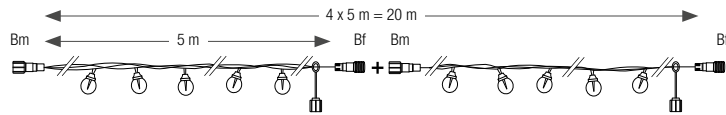

TRADITIONAL FILAMENT GARLANDS

230V

REFERENCE	LENGTH	GLOBES	NB LED	CABLE	P. / 230V	EXTEND.
551137*	20 m	40	40 filament		22 W	1+4
551138*	20 m	40	40 filament		22 W	1+4
551136*	20 m	40	40 filament		22 W	1+4