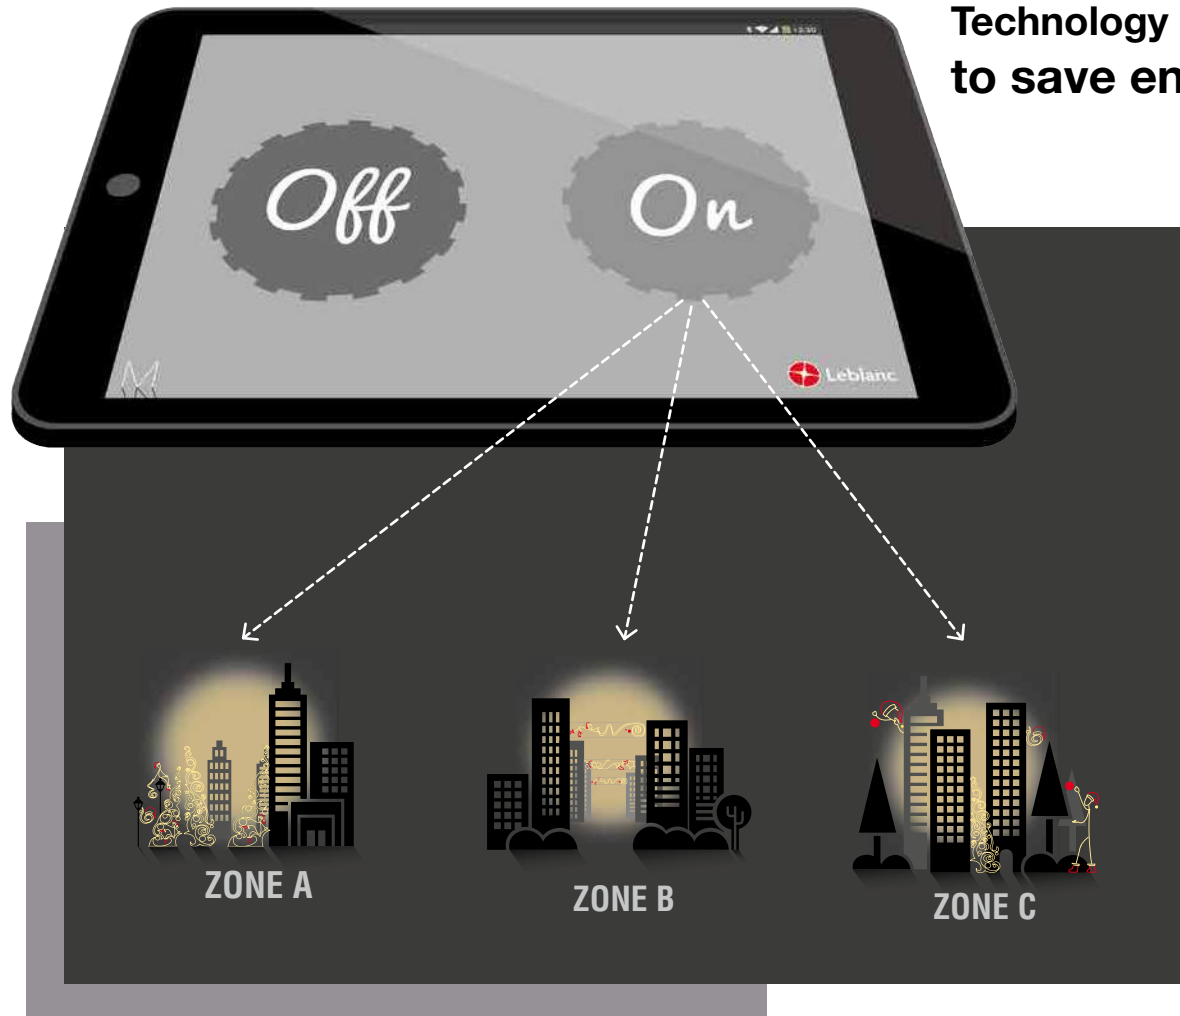

REMOTE CONTROL SOLUTION OR YOUR ILLUMINATIONS

Technology designed
to save energy.

Nearly **50%**
energy saving
with our patented solution!

I can programme my illuminations and their turned on/off period and hours, zone by zone, with a few clics on my tablet or smartphone.

It's so easy. I don't need any extra power supply cable.

Indeed, with the Saver Box installed on Leblanc illuminations products, I simply **download the App** and let myself be led.

Further information
on our remote control solution