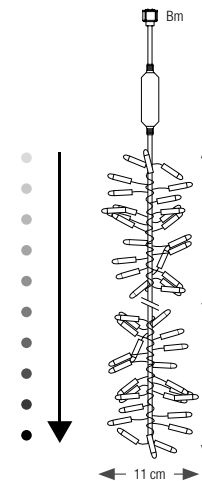

Burning wick effect animation.

Requires an unrectified power supply.
A cable is required for horizontal use.
Non-extendable product.

Watch the animation

Cannes • France