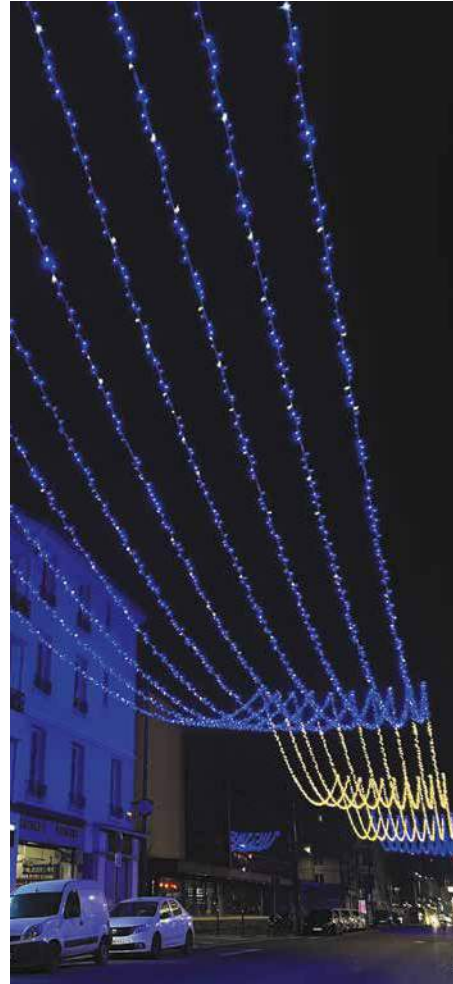

OPTIMA CURTAIN LIGHTS

230V

REFERENCE	DIMENSIONS	NB LED	LED	CABLE	P. / 230V	EXTEND.
550851	H 1.5 x W 2 m	360	○	≡	16.6 W	1+39
550852	H 1.5 x W 2 m	360	●	≡	20 W	1+39
550853	H 1.5 x W 2 m	360	●	≡	22 W	1+39
550854	H 1.5 x W 2 m	360	●	≡	20 W	1+39
550855	H 3 x W 2 m	540	○	≡	19 W	1+24
550856	H 3 x W 2 m	540	●	≡	25 W	1+24
550857	H 3 x W 2 m	540	●	≡	35 W	1+24
550858	H 3 x W 2 m	540	●	≡	25 W	1+24
550860	H 5 x W 2 m	900	○	≡	50 W	1+12
550861	H 5 x W 2 m	900	●	≡	50 W	1+12
550862	H 5 x W 2 m	900	●	≡	67 W	1+9
550863	H 5 x W 2 m	900	●	≡	50 W	1+12
550864	H 7 x W 2 m	1260	○	≡	48 W	1+12
550865	H 7 x W 2 m	1260	●	≡	50 W	1+12
550866	H 7 x W 2 m	1260	●	≡	67 W	1+12
550867	H 7 x W 2 m	1260	●	≡	50 W	1+12
550868	H 10 x W 2 m	1800	○	≡	103 W	1+5
550869	H 10 x W 2 m	1800	●	≡	101 W	1+5
550870	H 10 x W 2 m	1800	●	≡	101 W	1+5
550871	H 10 x W 2 m	1800	●	≡	101 W	1+5

Drancy • France

230V

REFERENCE	DIMENSIONS	NB LED	LED	CABLE	P. / 230V	EXTEND.
550668	H 1.5 x W 2 m	150	○	≡	11 W	1+27
550669	H 1.5 x W 2 m	150	●	≡	11 W	1+27
550670	H 1.5 x W 2 m	150	●	≡	11 W	1+27
550671	H 1.5 x W 2 m	150	●	≡	11 W	1+27
550672	H 3 x W 2 m	280	○	≡	23 W	1+15
550673	H 3 x W 2 m	280	●	≡	19 W	1+15
550674	H 3 x W 2 m	280	●	≡	23 W	1+15
550675	H 3 x W 2 m	280	●	≡	23 W	1+15
550676	H 5 x W 2 m	442	○	≡	43 W	1+8
550677	H 5 x W 2 m	442	●	≡	43 W	1+8
550678	H 5 x W 2 m	442	●	≡	43 W	1+8
550679	H 5 x W 2 m	442	●	≡	43 W	1+8
550680	H 7 x W 2 m	598	○	≡	36 W	1+6
550681	H 7 x W 2 m	598	●	≡	36 W	1+6
550682	H 7 x W 2 m	598	●	≡	46 W	1+6
550683	H 7 x W 2 m	598	●	≡	46 W	1+6
550684	H 10 x W 2 m	858	○	≡	46 W	1+5
550685	H 10 x W 2 m	858	●	≡	46 W	1+5