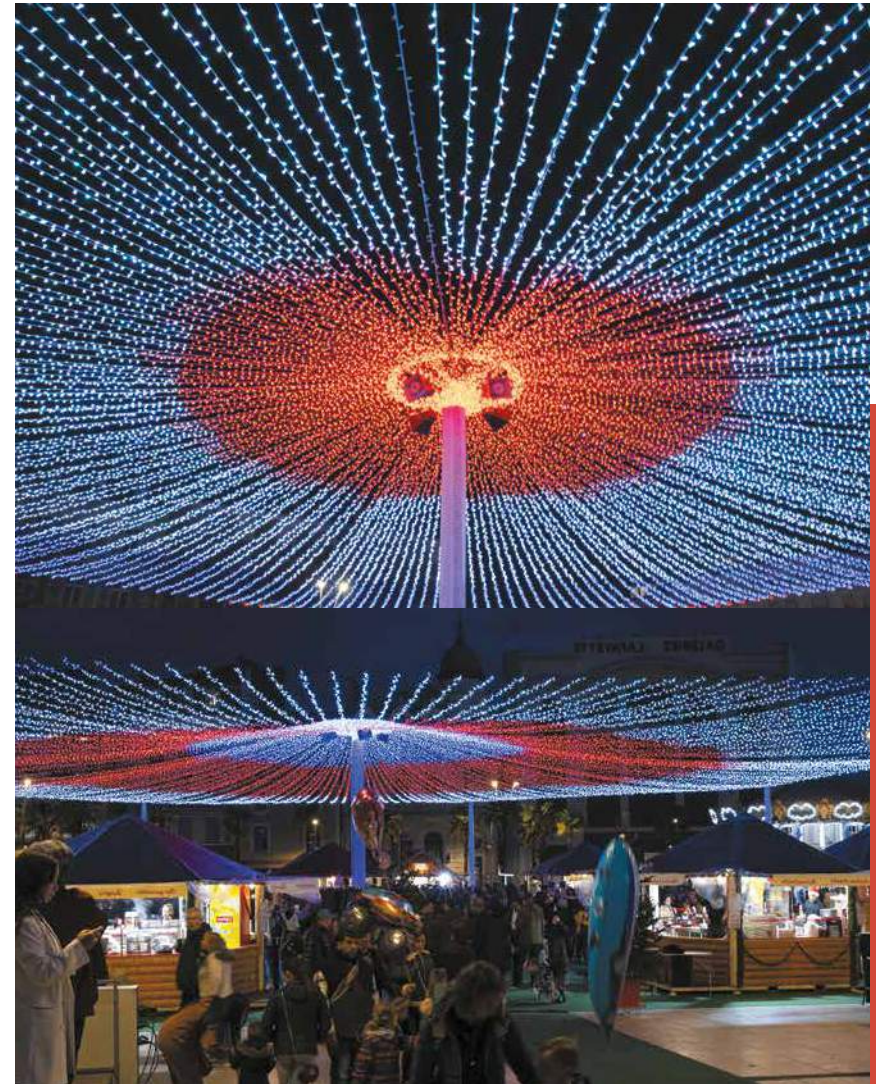

Sound & lighting

Thanks to our project managers specialising in creating sound light shows, your installations (Christmas trees, ceilings, etc.) come to life for the duration of an event.

Sound and light shows tell a story, whether imaginary or heritage. Depending on the location and the atmosphere you wish to create, we can propose solutions tailored to your needs. A light show can be installed in a place steeped in history: a historic building, a facade, an avenue...

In this way, you can enhance the value of your heritage and make it possible to see what no one else has noticed!

Spectators are captivated, and it's up to you to fill them with even more wonder: light, sound, fragrance... Programmed scenes or sensor-triggered, anything is possible to accompany your story...

Pau • France

DYNAMIC CEILING LIGHTS UP
THE CHRISTMAS MARKET