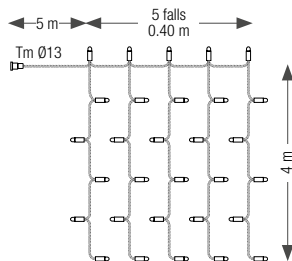

⁽¹⁾ Power Over Ethernet

CONTROLLABLE CURTAINS

24V

REFERENCE	DIMENSIONS	NB LED	LED	CABLE	P. / 230V
550741	H 4 x W 0.40 m	250			34.5 W
550742	H 4 x W 0.40 m	250			34.5 W
550743	H 4 x W 0.40 m	250			34.5 W

CONTROLLABLE ICICLE LIGHTS