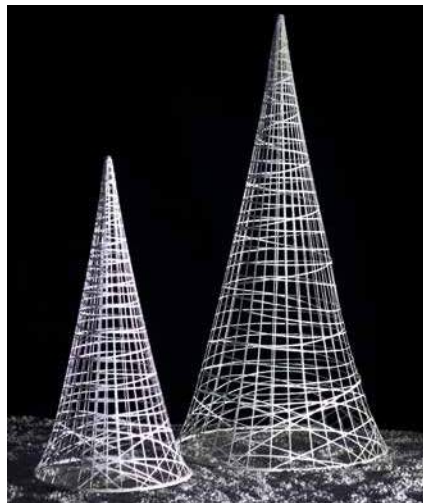

FIBERGLASS DECORATIONS

Can be decorated with garlands or illuminated with a projector.

Visible in daylight and easy to highlight at night.
Light and strong structures.
Available in different sizes.
Water drops can be combined with half spheres.

REFERENCE	DESCRIPTION	DIAMETER	HEIGHT	FIBER
050174	Half-sphere	50 cm	25 cm	□
050172	Half-sphere	50 cm	25 cm	■
050176	Half-sphere	100 cm	50 cm	□
050177	Half-sphere	100 cm	50 cm	■
050681	Water drop (top only)	50 cm	65 cm	□
050682	Water drop (top only)	100 cm	125 cm	□
050683	3D pot	100 cm	100 cm	□
050180	Cone	60 cm	120 cm	□
050182	Cone	115 cm	250 cm	□
050184	Ribbon	50 cm	150 cm	□

050180