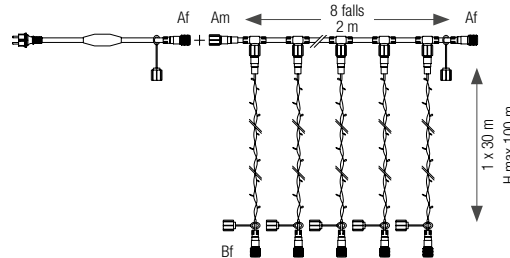

CEILING LIGHTS

230V

REFERENCE	DIMENSIONS	NB LED	LED	CABLE	P. / 230V	WIDTH MAX.
050506	H 30 x W 2 m	480	○	□	32 W	1+9
550836	H 30 x W 2 m	480	●	□	32 W	1+9

REFERENCE	DIMENSIONS	NB LED	LED	CABLE	P. / 230V	WIDTH MAX.
059098	H 30 x W 2 m	480	○	□	40 W	1+7
050526	H 30 x W 2 m	480	●	□	27.9 W	1+7

Starry sky effect to your streets or town square.

Preprogrammed glittering effect (1/5 LED), and staggered lights any 25 cm intervals (i.e. total interval of 50 cm on the same drop). Height max. 100 m.

Saint Omer • France

ICICLE LIGHT SPARKLE

230V

REFERENCE	DIMENSIONS	NB LED	LED	CABLE	P. / 230V	EXTEND.
551172*	H 0.80 x W 3.75 m	132	○	□	50 W	1+9