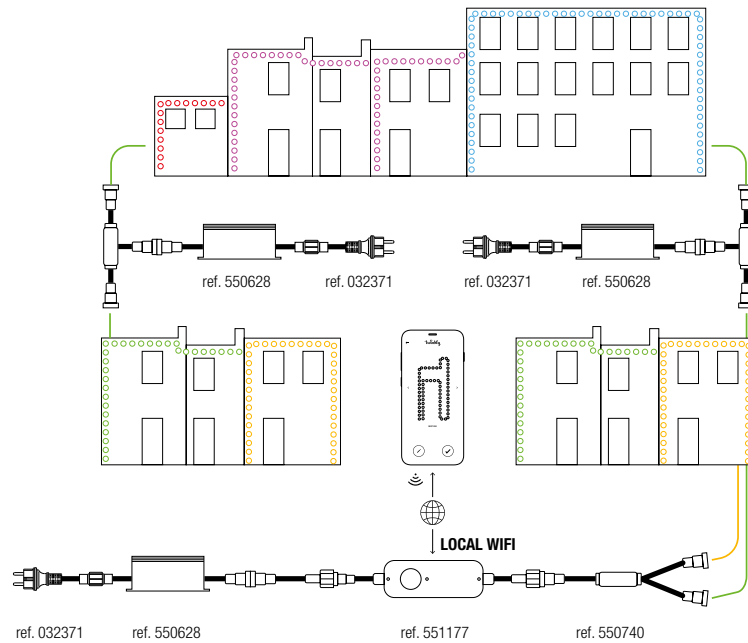

SPI TECHNOLOGY

Achieve the most spectacular shows with the new Twinkly SPI technology.

With SPI technology, you can install an unlimited number of Twinkly lighting products without having to multiply the controllers.

SPI	ETHERNET	WIFI
CONNECTIVITY	Ethernet	Bluetooth & WiFi
NB OF PORTS	2	1
NB MAX OF LED	2 000 LED max	Depending on the nb of products
MAX POWER	150 W max	48W max
INDEX OF PROTECTION	IP65	IP44

Example of cabling plan with ref. 551177: