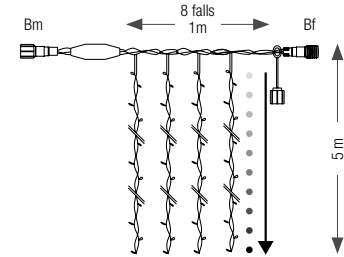

Saint Remy de Provence • France