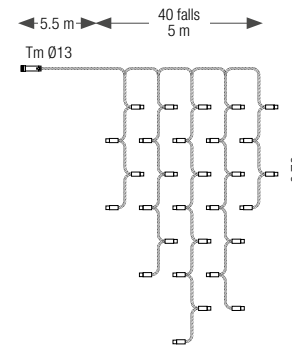

CONTROLLABLE ICICLE LIGHTS

24V

REFERENCE	DIMENSIONS	NB LED	LED	CABLE	P. / 230V
550966	H 0.70 x W 5 m	250			34.5 W
550968	H 0.70 x W 5 m	250			34.5 W
550967	H 0.70 x W 5 m	250			34.5 W