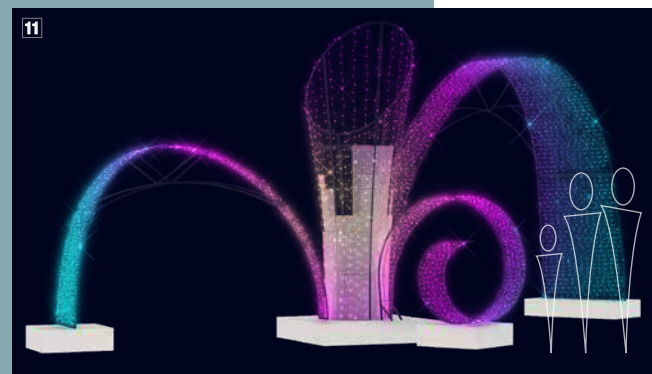

3 204772 DIAMANT M INFINITY
3D floorstanding decoration
W 4.15 x H 5 x D 4.15 m.
☀️ 🟡 🟢 🟠 🟤

4 204788 CRYSTAL M INFINITY
3D floorstanding decoration
W 5 x H 7.8 x D 3.7 m.
☀️ 🟡 🟢 🟠 🟤

5 203847 SAPIN INFINITY
3D floorstanding decoration
H 6.7 x Ø 3.2 m.
☀️ 🟡 🟢 🟠 🟤

8 203713 ALYA INFINITY
3D floorstanding decoration
H 5 x Ø 3 m.
☀️ 🟡 🟢 🟠 🟤