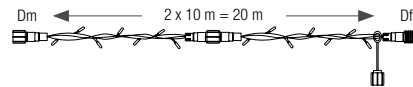

New pastel hues

Each LED is gradually and randomly colourchanging.
Ref.550558: Maximum length in series: 80m of wire.