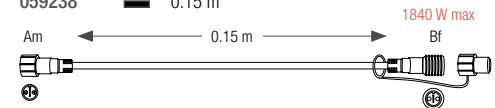

RECTIFIED CONNECTOR B-B

REFERENCE	CABLE	LENGTH
059550		0.25 m
032377		0.25 m

RECTIFIED CONNECTORS TO SUPPLY ROPE LIGHTS

REFERENCE	CABLE	LENGTH
032189		0.30 m
032339		0.30 m

ADAPTER FROM A TO B

REFERENCE	CABLE	LENGTH
059238		0.15 m