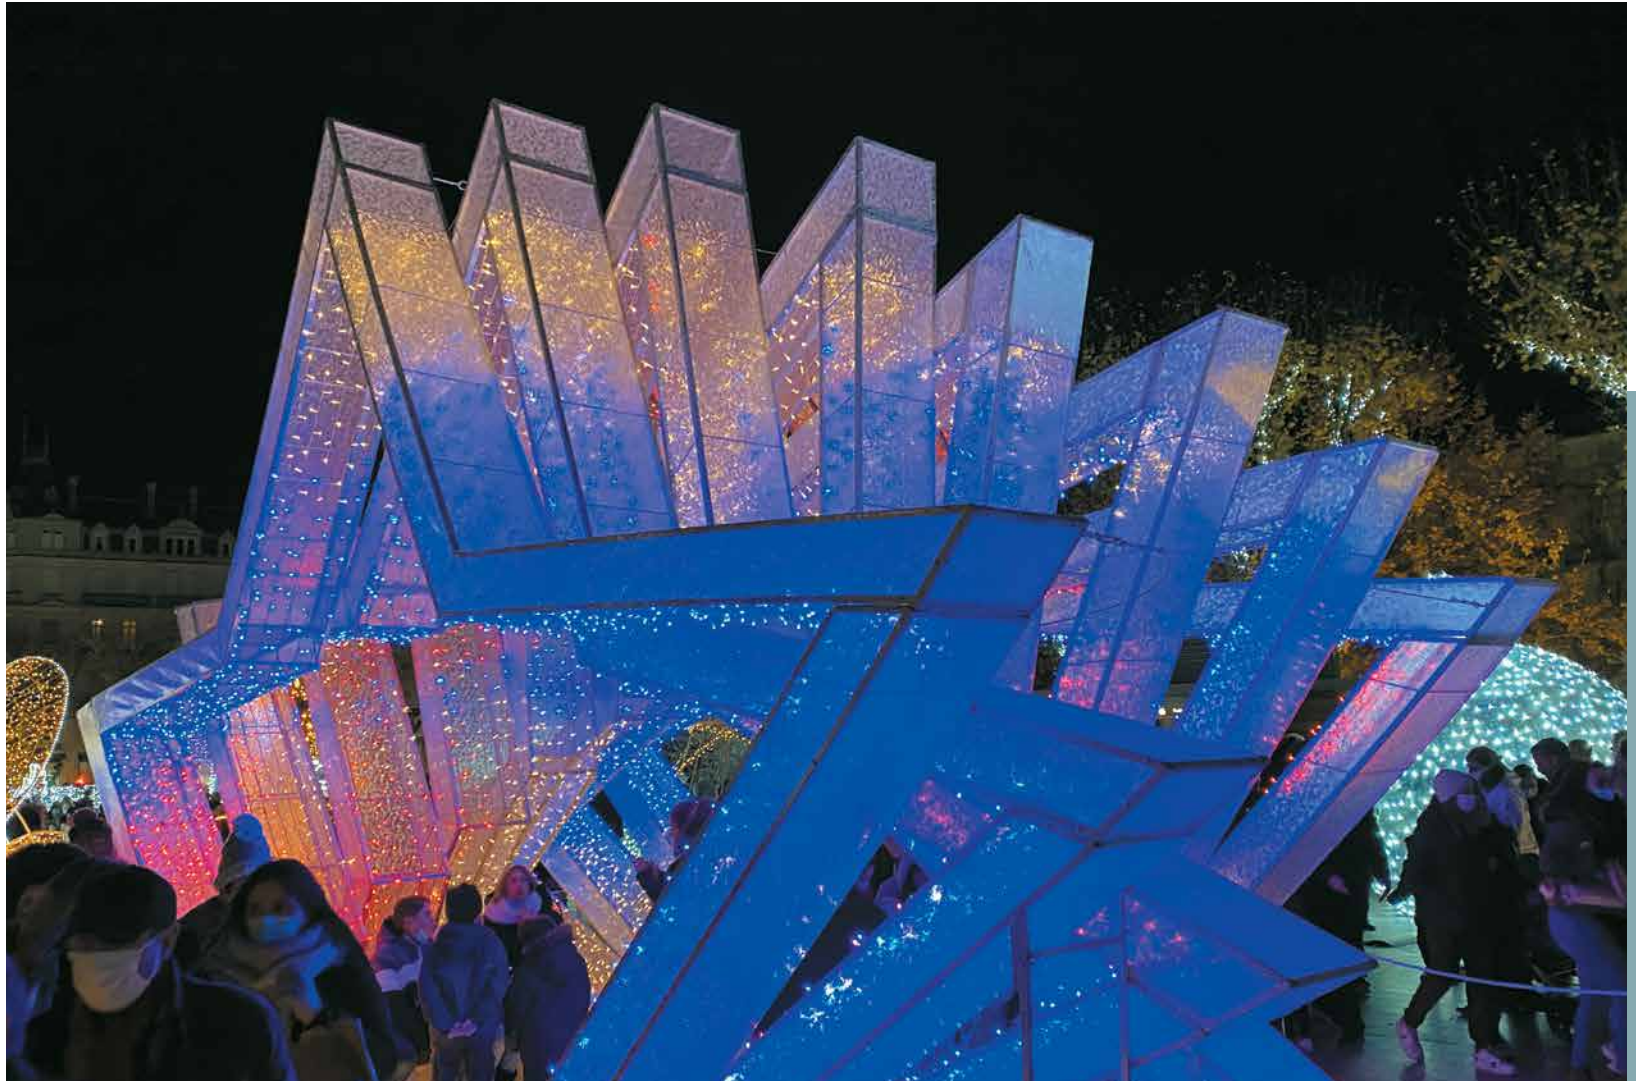

Infinity Decorations

Drancy • France

Nîmes • France

the luminous backdrops are inspired by the northern lights, with both brilliance and subtlety. A palette of emerald green, purple and pink gracefully illuminates an artificial sky. The sparkling lights create a vivid scene evoking the splendour of these natural phenomena, immersing spectators in a magical world.