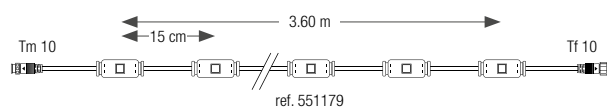

CONTROLLABLE MODULES

24V

SPI
DC
* NEW

REFERENCE	DESCRIPTION	LENGTH	SPACING	NB LED	LED	CABLE	P. / 230V
551178*	A modules	60 cm	15 cm	10			10 W
551179*	B modules	3.60 m	15 cm	50			38 W
551180*	C modules	1.20 m	30 cm	10			10 W
551181*	D modules	7.20 m	30 cm	50			38 W

Point by point controllable modules.

An infinite number of fully customisable effects.

Connect up to 2,000 LEDs per controller via Ethernet. Extend your installation to 15 m by simply adding a power supply and an Ethernet controller.

With Wi-Fi, you can connect up to 750 LEDs per controller. Extend your installation by 9 m by adding a power supply and a Wifi controller.