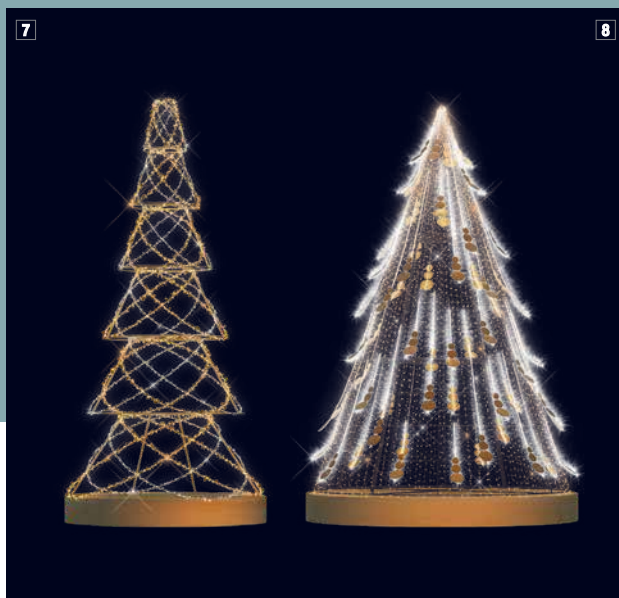

3 203374 PETIT AMAYA
3D floorstanding decoration
H 1.5 x Ø 1 m.
❄️⊙⊙⊙●

4 203364 PETIT ALYA
3D floorstanding decoration
H 3 x Ø 2 m.
❄️⊙⊙⊙●●