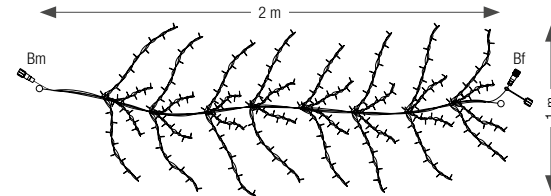

Volume effect.

Semi-rigid branches, simple and easy to install.
Preprogrammed glittering effect (1/5 LED).

BRANCH GARLAND

230V

P&L
230V

DC

* NEW

REFERENCE	DIMENSIONS	NB LED	LED	CABLE	P. / 230V	EXTEND.
551167*	Ø 1 x W 2 m	320	○	—	18 W	1+19
551168*	Ø 1 x W 2 m	320	●	—	18 W	1+19