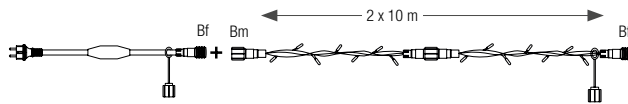

CANOA GARLANDS

230V

REFERENCE	LENGTH	NB LED	LED	CABLE	P. / 230V	EXTEND.
550643	20 m	136	○	—	13.5 W	100 m max
550644	20 m	136	●	—	13.5 W	100 m max

The perfect garland to cover trees branches.

Preprogrammed crackling effect (1/5 LED).

Park Ridge • U.S.A.