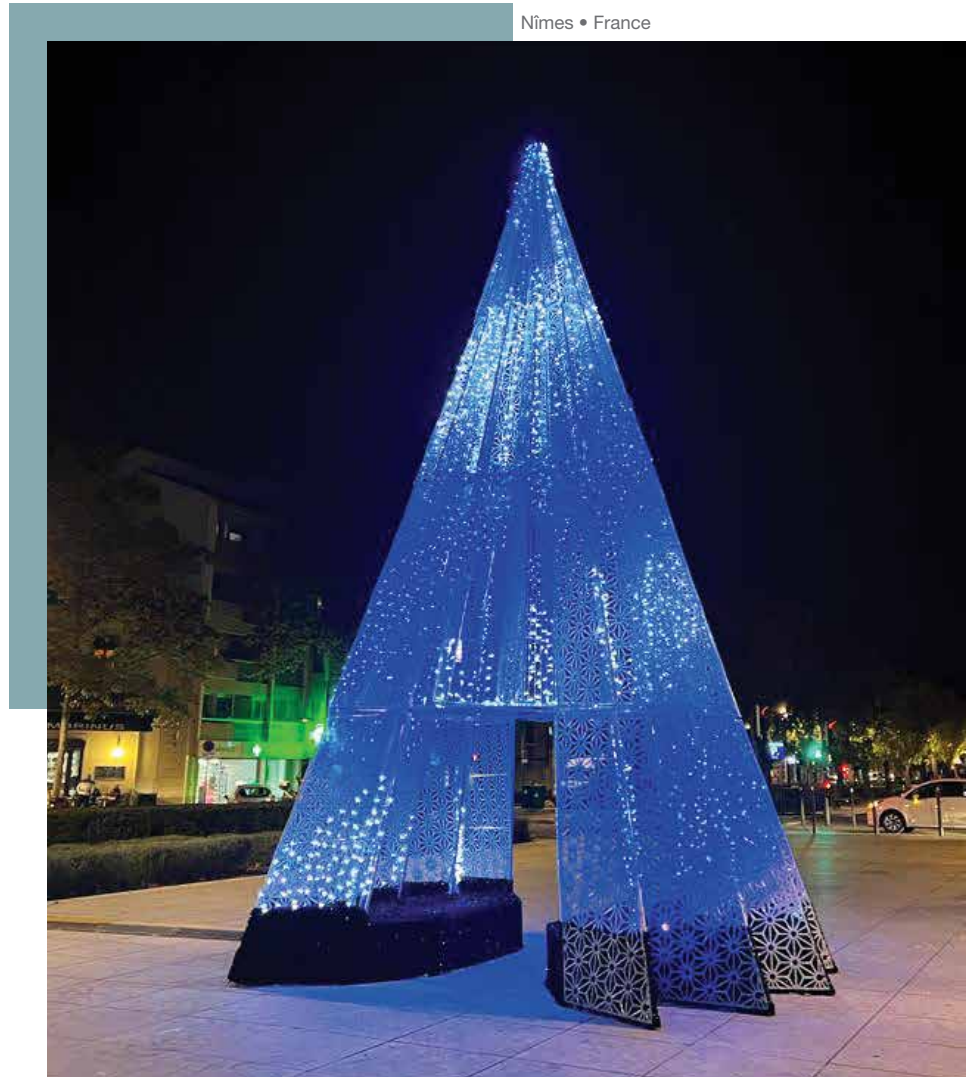

Infinity Decorations

Drancy • France

Nîmes • France

the luminous backdrops are inspired by the northern lights, with both brilliance and subtlety. A palette of emerald green, purple and pink gracefully illuminates an artificial sky. The sparkling lights create a vivid scene evoking the splendour of these natural phenomena, immersing spectators in a magical world.