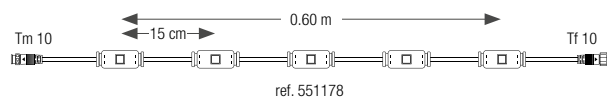

CONTROLLABLE MODULES

24V

SPI
DC
* NEW

REFERENCE	DESCRIPTION	LENGTH	SPACING	NB LED	LED	CABLE	P. / 230V
551178*	A modules	60 cm	15 cm	10			10 W
551179*	B modules	3.60 m	15 cm	50			38 W
551180*	C modules	1.20 m	30 cm	10			10 W
551181*	D modules	7.20 m	30 cm	50			38 W

Point by point controllable modules.

An infinite number of fully customisable effects.

Connect up to 2,000 LEDs per controller via Ethernet. Extend your installation to 15 m by simply adding a power supply and an Ethernet controller.

With Wi-Fi, you can connect up to 750 LEDs per controller. Extend your installation by 9 m by adding a power supply and a Wifi controller.