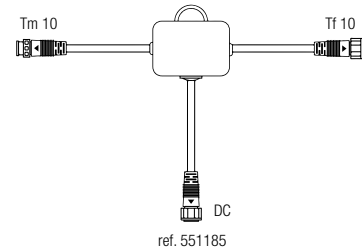

SPI ACCESSORIES

REFERENCE	DESCRIPTION	LGT	CABLE
551186*	4 A output transformer	-	—
551184*	SPI extension cable	3 m	—
551185*	SPI Injector	0.25 m	—

Synchronised Twinkly Pro modules and lights illuminate the facades and the Portofino tree.