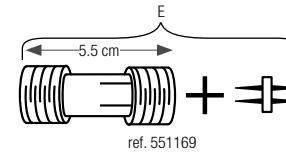

Standard rope lights.

18 LED/m, anti-UV treated, Ø 13 mm.

Requires a connection kit (ref.550732).

Detroit • U.S.A.

ROPE LIGHT QUICK CONNECTION

*** NEW**

Find out how to connect your cords easily & quickly.

CONNECTION KITS