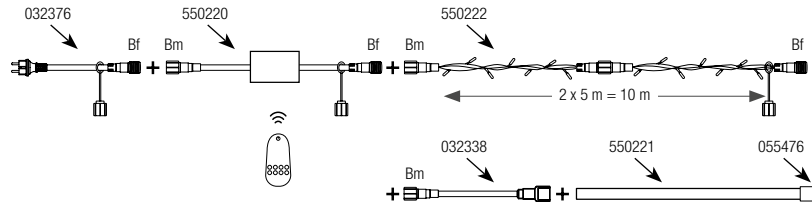

REMOTE-CONTROLLED RGB GARLANDS & ROPE LIGHTS

230V

P&L
230V AC

REFERENCE	DESCRIPTION	LGT	NB LED	LED	CABLE	P. / 230V	EXTEND.
550222	RGB garland	10 m	100			37 W	3 000 LED
550221	RGB rope light	30 m	36 LED /m		-	2.8 W/m	3 000 LED

230V CONTROLLER

REFERENCE	DESCRIPTION	CABLE
032376	230V power cable	
550220	230V controller	

Example of 230V cabling plan: