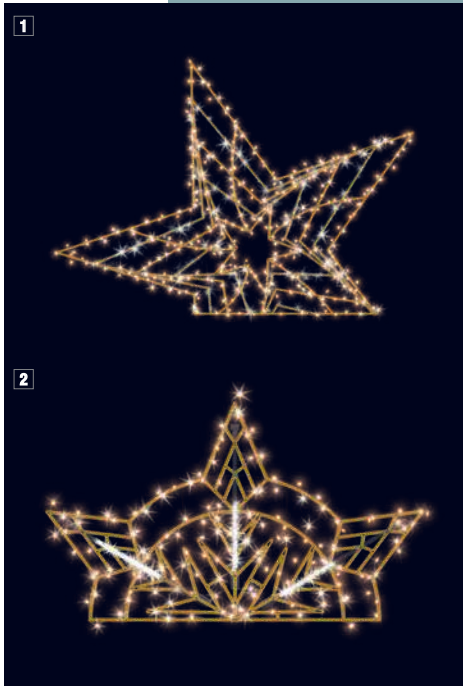

13 204735 GINGER PÉTILLANT
3D floorstanding decoration
W 2.2 x H 2 x D 0.3 m.

14 202988 RENNE PÉTILLANT
3D floorstanding decoration
W 1.4 x H 1.95 x D 0.3 m.

2D arches

Discover our 2D arches creations
by scanning this QR-Code.