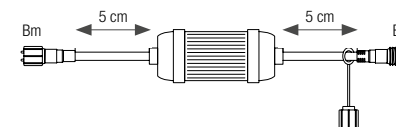

**Latest generation
 high brightness SMD LED.**

Suitable for garlands with B connector.
 Approximately 60 flashes/minute.
 Work on 120V to 230V.

Plug & light

There are 4 different types of connectors:

- A connectors plug together (230V).
- B connectors plug together (230V).
- C connectors plug together (230V).
- D connectors plug together (24V).