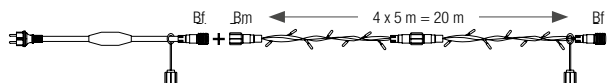

REFERENCE	LENGTH	NB LED	LED	CABLE	P. / 230V	EXTEND.
550828	20 m	200	●	□	17 W	100m max
050765	20 m	200	○	■	17 W	100m max
050766	20 m	200	○	■	17 W	100m max
550829	20 m	200	●	■	17 W	100m max

REFERENCE	LENGTH	NB LED	LED	CABLE	P. / 230V	EXTEND.
059937	20 m	200	●	■	17 W	100m max