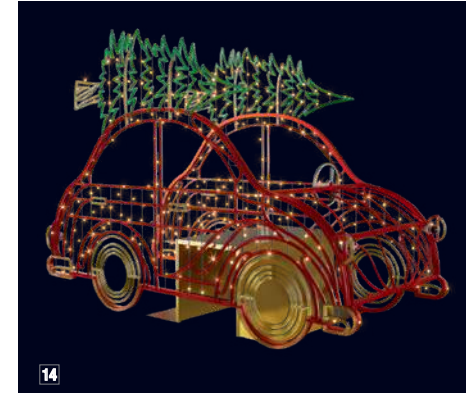

8 204636 PETIT TRAIN
3D floorstanding decoration
W 2.15 x H 1.6 x D 1.2 m.
✻ Ⓞ

9 204637 WAGON
3D floorstanding decoration
W 1.5 x H 0.6 x D 1 m.
✻ Ⓞ

10

11

12

13

14

15