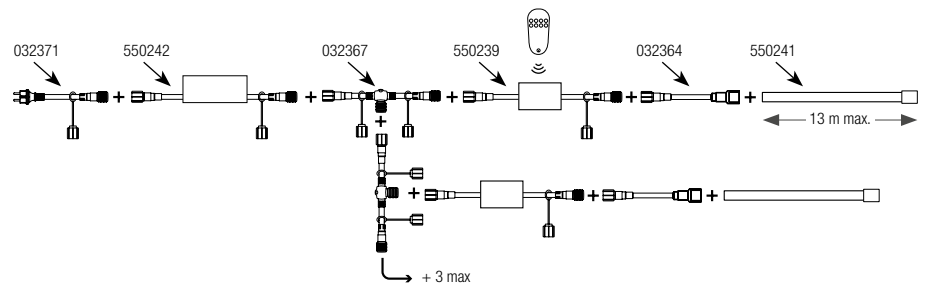

ACCESSORIES BEYOND 36V TRANSFORMER

REFERENCE	DESCRIPTION	LENGTH CABLE
032367	T-connector	25 cm
032366	Extend power cable	1 m
550244	Extend power cable	2 m
032368	Connector 6 falls	1 m
032365	Connection rope light to garland	30 cm
032364	Connection garland to rope light	30 cm

Example of 36V cabling plan: