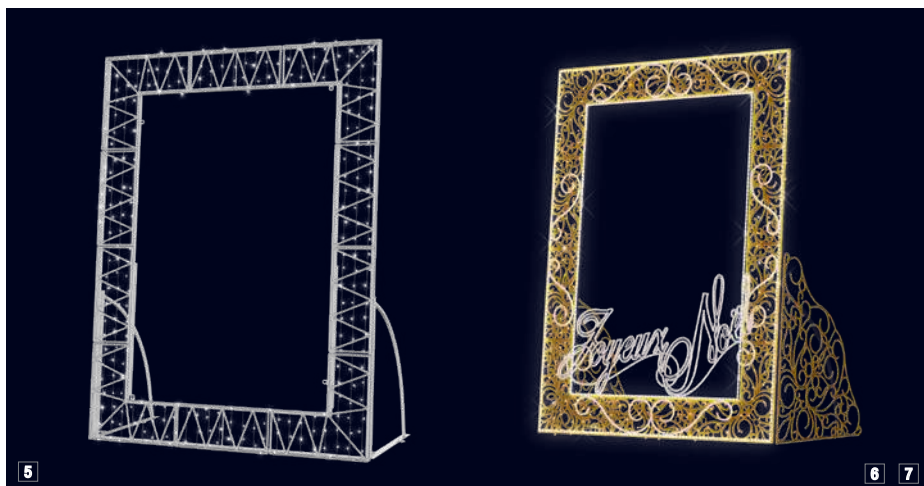

5 205286* CADRE LUMINEUX
3D floorstanding decoration
W 2 x H 2.6 x D 0.9 m.
☀️ ○ ○

6 204685 CADRE PHOTO
3D floorstanding decoration
W 1.95 x H 2.55 x D 1 m.
☀️

7 + 204711 JOYEUX NOËL
2D floorstanding decoration
W 1.6 x H 0.83 m.

8 203308 CADEAU RUBAN
3D floorstanding decoration
W 6.3 x H 3 x D 1 m.
☀️ Ⓞ ○ ● ● ●

9 204702 KIOSQUE
3D floorstanding decoration
H 3 x Ø 2.4 m.
☀️ Ⓞ ○ ● ● ● ●