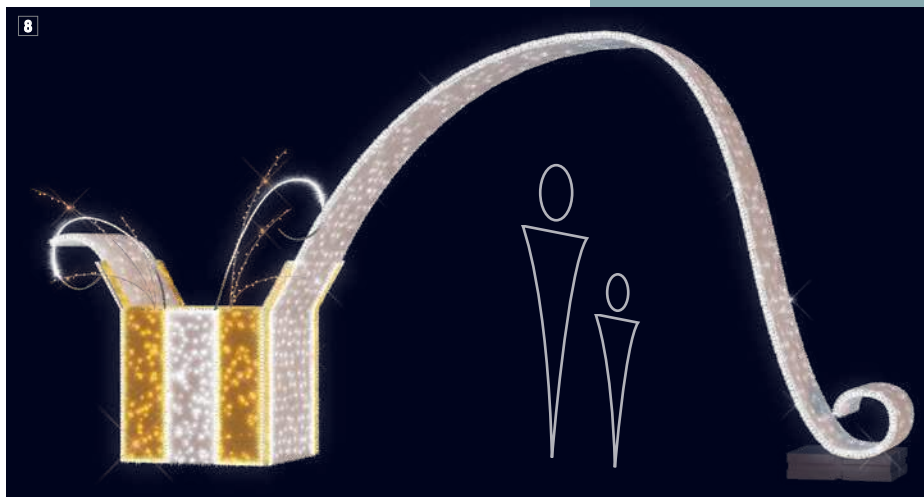

5 205286* CADRE LUMINEUX
3D floorstanding decoration
W 2 x H 2.6 x D 0.9 m.
☀️ ○ ○

6 204685 CADRE PHOTO
3D floorstanding decoration
W 1.95 x H 2.55 x D 1 m.
☀️

7 + 204711 JOYEUX NOËL
2D floorstanding decoration
W 1.6 x H 0.83 m.

8 203308 CADEAU RUBAN
3D floorstanding decoration
W 6.3 x H 3 x D 1 m.
☀️ Ⓞ ○ ● ● ●

9 204702 KIOSQUE
3D floorstanding decoration
H 3 x Ø 2.4 m.
☀️ Ⓞ ○ ● ● ● ●