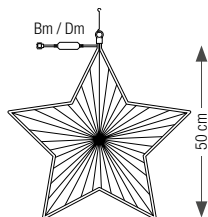

Radiant animation to liven up trees and town gateway.

Product mainly designed for outdoor use : PVC anti-UV treated, stainless steel screws. Fixing point included. Requires an unrectified power supply.

550233