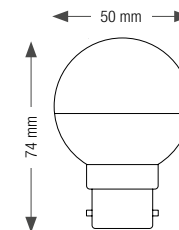

Latest generation SMD LED, high brightness.

Ref.051161: slow changing-colour.

Watch the animation