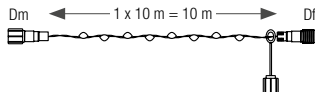

RIDEAU BOA MICROLED

24V

REFERENCE	DIMENSIONS	NB LED	LED	CABLE	P. / 24V	EXTEND.
550522	H 0.50 x W 6 m 800	○	▬	19.6 W - 817 mA	1+2	

MICROLED GARLANDS

24V

REFERENCE	LENGTH	NB LED	LED	CABLE	P. / 24V	EXTEND.
550811	10 m	100	○	▬	5.5 W - 227 mA	1+3

REFERENCE	LENGTH	NB LED	LED	CABLE	P. / 24V	EXTEND.
550810	10 m	100	○	▬	5.5 W - 227 mA	1+3

**Next generation microLED,
3 times brighter.**

Find all accessories p.263.

Pre-programmed glittering effect (1/4 LED). Ideal for indoor or outdoor use. Ivory white LED. Requires a power cable and a 24V transformer. Ref.550810 & 550811: Reinforced cable. Max length in series: 40m of wire.