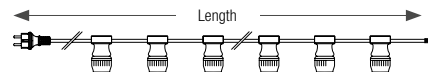

B22 GARLANDS WITHOUT BULBS

230V

AC

REFERENCE	LGT	SOCKETS	CABLE	SECT° CABLE	P. SOCKET
058772	9 m	20 B22	■	2 x 1.5 mm²	15 W max
058776	15 m	40 B22	■	2 x 1.5 mm²	15 W max