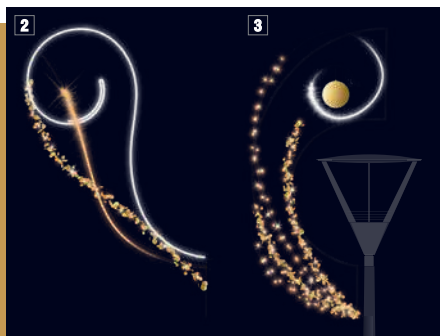

1 202475
JOYEUSES FÊTES
Across street.
W 5 x H 1 m.
☀️ Ⓜ️ Ⓞ Ⓟ Ⓠ

2 171232 MILA
Globe.
W 1,3 x H 2 m.
☀️ Ⓜ️ Ⓞ Ⓟ Ⓠ

3 203337 NOEUD
Globe.
W 1 x H 2,2 m.
☀️ Ⓜ️ Ⓞ Ⓟ Ⓠ Ⓡ Ⓢ

4 171108 MILA
Column & Across str.
W 1 x H 3 m.
☀️ Ⓜ️ Ⓞ Ⓟ Ⓠ

5 171106 MILA
Column & Across str.
W 1 x H 2 m.
☀️ Ⓜ️ Ⓞ Ⓟ Ⓠ