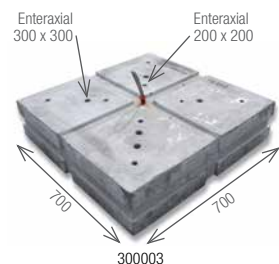

FASTENINGS FOR CIRCULAR DECORATIONS ON LAMP COLUMNS

REFERENCE	DESCRIPTION	COMPOSITION
031937	Simple crown Ø 600 mm	For pole Ø between 60 and 200 mm maximum.
031938	Simple crown Ø 800 mm	For pole Ø between 60 and 200 mm maximum.
031939	Crown extension Ø 600 mm	For pole Ø between 60 and 200 mm maximum. The crown extension enables installation of more curtain lights and animated cones.
031940	Crown extension Ø 800 mm	For pole Ø between 60 and 350 mm maximum. The crown extension enables installation of more curtain lights and animated cones.
031941	Big simple crown Ø 2 m	For pole Ø between 60 and 350 mm maximum.
031942	Big simple crown Ø 4 m	For pole Ø between 60 and 350 mm maximum.

WEIGHT AND PACKING

REFERENCE	DESCRIPTION	COMPOSITION
032392	Square concrete pad - beige	Superposable concrete pad - H 170 x W 700 mm - 200 Kg
300003	Square concrete pad - grey	Superposable concrete pad - H 170 x W 700 mm - 200 Kg
300004	Sling*	Sling for lifting of concrete pad 700x700, 1.2T max
032241	Concrete pad fastening kit	4 threaded studs M24, 8 nuts M24, 8 washers M24 Enables to set a pole on one or more blocks ref.032392 or ref.300003
032277	Circular concrete pad	H 190 mm x Ø 980 mm - 155 kg
032327	Rectangular concrete pad	H 170 x W 200 x D 400 mm - 28 kg - Grey
600171	Stake / Peg	Supplied by unit - W 500 mm
550495	Fastening line	Set of 10 - W 600 mm
550496	Securing tool kit	Driving tool, mandrin, laying plate and bracket
001949	Storage rack	Effective dimensions : W 1.78 x D 0.96 m
001948	4 candles	Height : 1.68 m

*Sling ref.300004 not included in concrete pads ref.032392 and ref.300003.

The mooring line is strong, economical and quick to install.

Specially designed for stony ground, it avoids all the disadvantages of traditional anchoring systems.