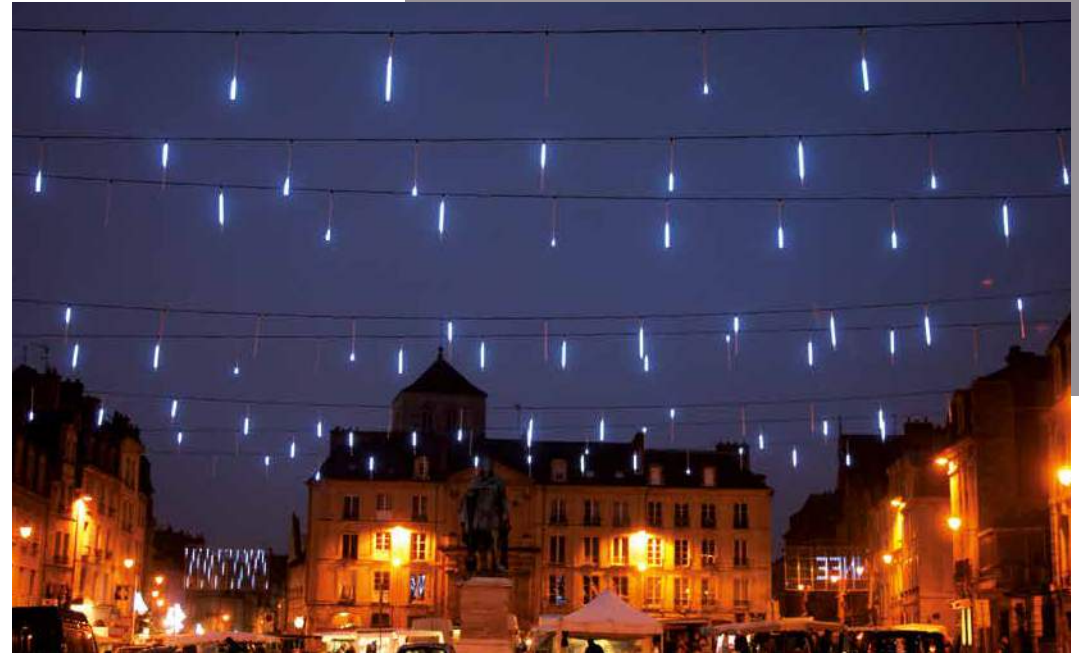

Caen • France

Snowfall effect.

Visible 360°. Easy to insert into a ceiling light, in the middle of a curtain or icicle lights.
230V: Requires an unrectified power supply. Work on 120V to 230V.

Extendable 24V range:
find all accessories p.263.