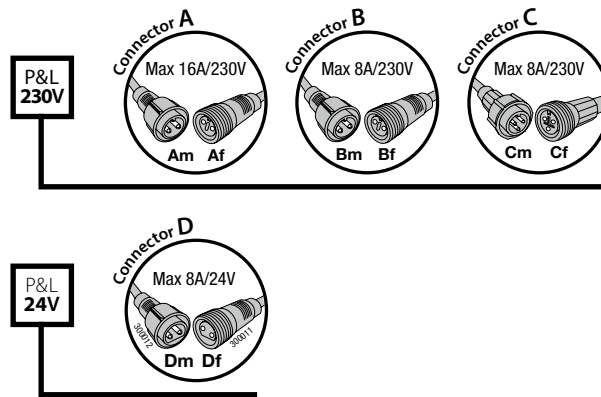

**Latest generation
 high brightness SMD LED.**

Suitable for garlands with B connector.
 Approximately 60 flashes/minute.
 Work on 120V to 230V.

Plug & light

There are 4 different types of connectors:

- A connectors plug together (230V).
- B connectors plug together (230V).
- C connectors plug together (230V).
- D connectors plug together (24V).