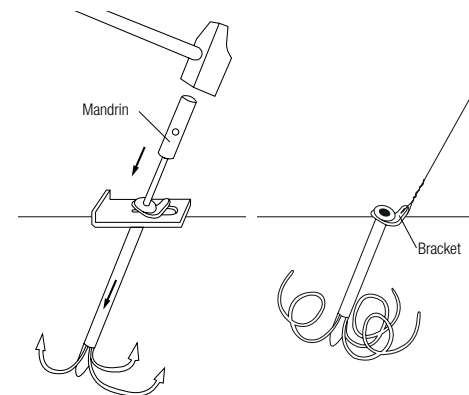

The mooring line is strong, economical and quick to install.

Specially designed for stony ground, it avoids all the disadvantages of traditional anchoring systems.