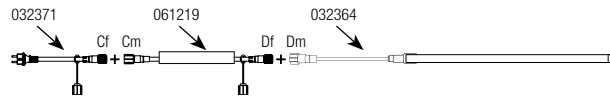

HIGH QUALITY ROPE LIGHTS

24V

Intense brightness 360°

REFERENCE	LENGTH	ROLL	LED	P. / 230V	P. / 24V	CUTTABLE	MAX. L ⁽¹⁾
051079	30 m	○	○	2.3 W /m	2.89 W /m - 120 mA	every 16.6 cm	20 m
550736	30 m	○	○	2.3 W /m	2.89 W /m - 120 mA	every 16.6 cm	20 m
051083	30 m	●	●	2.3 W /m	1.4 W /m - 58 mA	every 33 cm	20 m
051082	30 m	●	●	2.3 W /m	2.89 W /m - 120 mA	every 16.6 cm	20 m
051081	30 m	●	●	2.3 W /m	2.89 W /m - 120 mA	every 16.6 cm	20 m
051084	30 m	●	●	2.3 W /m	1.4 W /m - 58 mA	every 33 cm	20 m
550577	30 m	●	●	2.3 W /m	1.4 W /m - 58 mA	every 16.6 cm	20 m

⁽¹⁾ Max. length with transformer ref.061219.

36 LED/m, anti-UV treated, Ø 13 mm.

Requires a connection kit.

Extendable 24V range: find all accessories p.263.

CONNECTION KIT P&L 24V