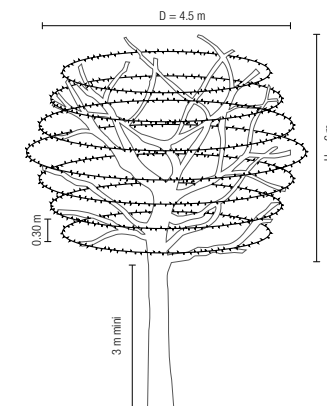

CALCULATE THE NUMBER OF GARLANDS (NG) REQUIRED

$$NG = \frac{141.3}{20} = 7.065$$

or 8 garlands are therefore required, depending on the density desired