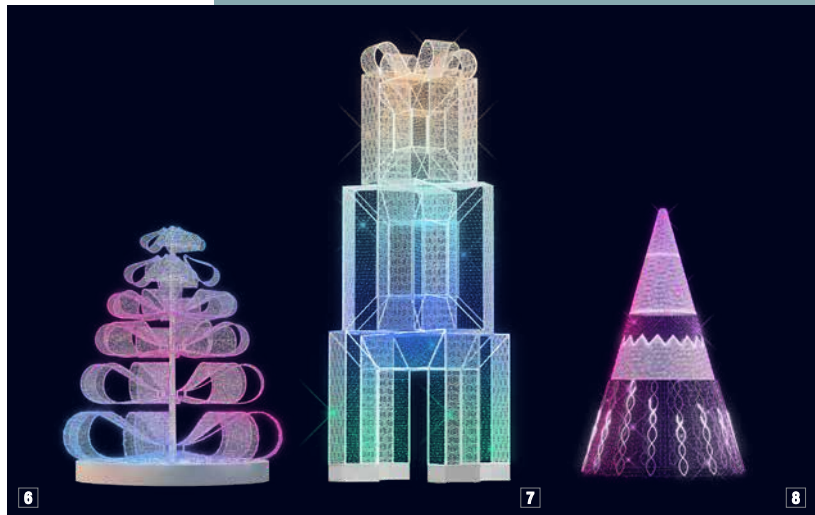

Discover
Ellipse Infinity