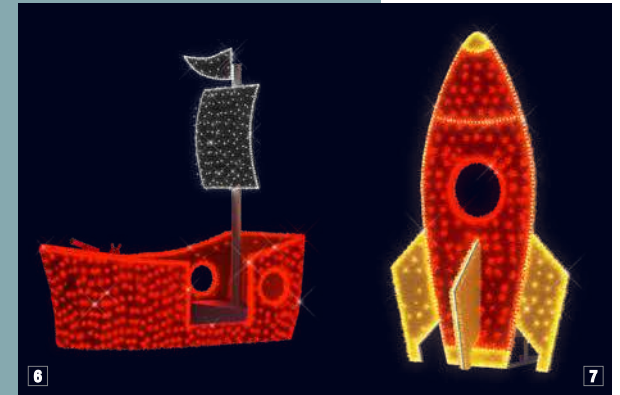

*** NEW**

Please note: optional accessories required for installation

Playful Decors

Scan this QR-Code to discover our playful decor creations.

1 204650
LUGE DES LUTINS
3D floorstanding decoration
W 2 x H 1 x D 0.95 m.
✻