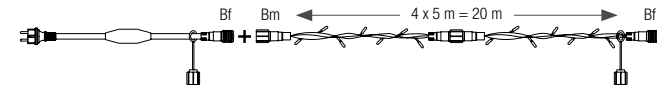

24V

REFERENCE	LENGTH	NB LED	LED	CABLE	P. / 24V
550556	20 m	140			7.2 W - 300 mA
550557	20 m	140			7.2 W - 300 mA