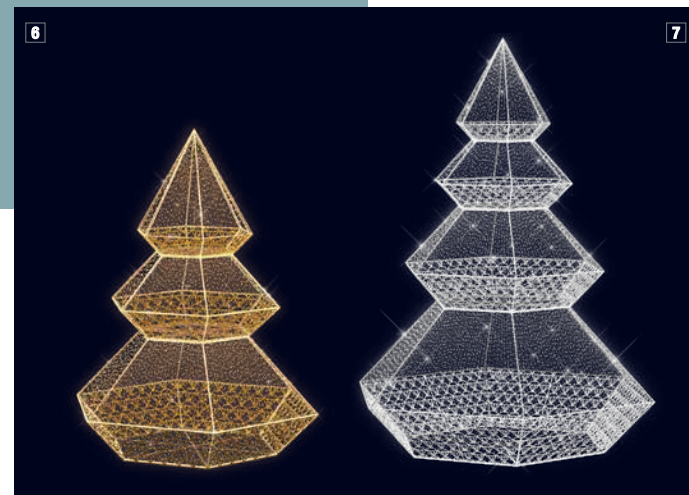

14

13 203837 CADEAU
3D floorstanding decoration
W 3.75 x H 3.8 x D 3.75 m.
☼ ○ ○ ○ ○

14 204893 CADEAU ENCHANTÉ
3D floorstanding decoration
W 2.2 x H 3 x D 0.8 m.
☼

Trees

Scan this QR-Code to find out more about our tree projects.