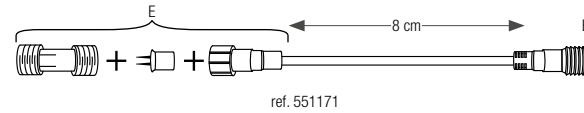

Standard rope lights.

18 LED/m, anti-UV treated, Ø 13 mm.

Requires a connection kit (ref.550732).

Detroit • U.S.A.

ROPE LIGHT QUICK CONNECTION

*** NEW**

Find out how to connect your cords easily & quickly.

CONNECTION KITS