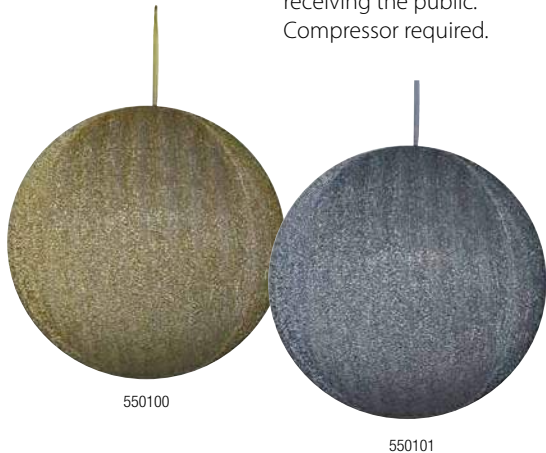

Inflatable structure covered with fabric.

Suitable for use in buildings not subject to regulations governing buildings receiving the public. Compressor required.