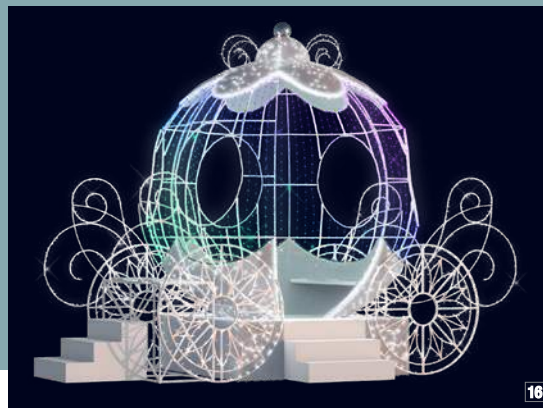

Discover
Spirale Infinity