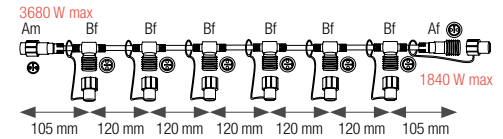

COLLECTOR CABLE 6 FALLS

REFERENCE	CABLE LENGTH
059241	0.80 m
059240	0.80 m