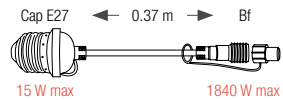

ADAPTER SOCKET E27 TO CONNECTOR B

REFERENCE	CABLE LENGTH
551165*	0.37 m