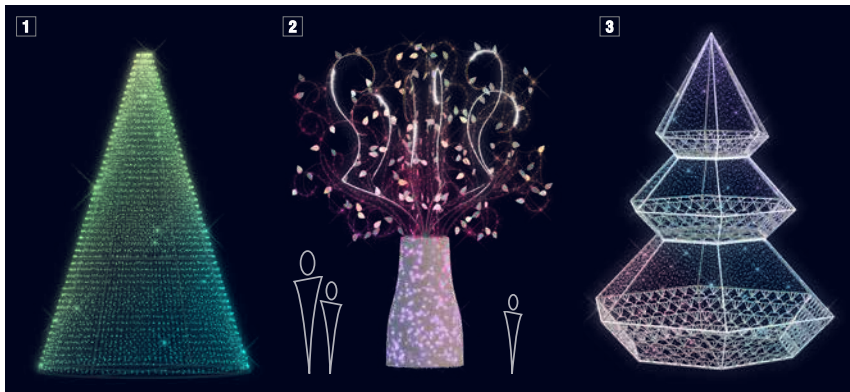

Discover
Ellipse Infinity