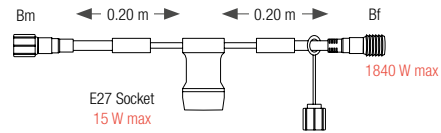

* NEW

P&L
230V

230V CONNECTORS

CONNECTION CABLE BETWEEN GARLAND Ø 2.35 AND SOCKET

REFERENCE	CABLE LENGTH	CAP
059549	0.20 m	B22
032337	0.20 m	B22
050487	0.40 m	E27