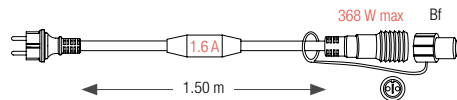

RECTIFIED POWER SUPPLY CABLE

REFERENCE	CABLE	LENGTH
058989BL		1.50 m