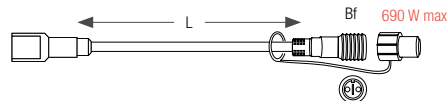

CONNECTORS Ø 2.35 BETWEEN GARLAND AND ROPE LIGHT

REFERENCE	CABLE	LENGTH
032187		0.25 m
032338		0.25 m
031912		1 m

CONNECTORS Ø 2.35 BETWEEN ROPE LIGHT AND GARLAND

REFERENCE	CABLE	LENGTH
031908		0.50 m
032375		0.30 m