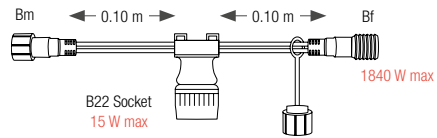

* NEW

P&L
230V

230V CONNECTORS

CONNECTION CABLE BETWEEN GARLAND Ø 2.35 AND SOCKET

REFERENCE	CABLE LENGTH	CAP
059549	0.20 m	B22
032337	0.20 m	B22
050487	0.40 m	E27