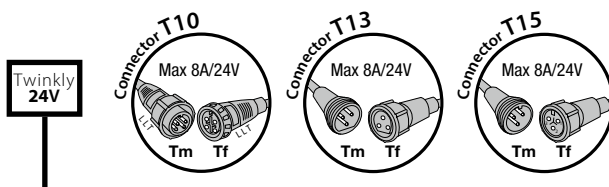

All our products are made with 100% LED.

Leblanc illuminations is a distributor of the Twinkly Pro controllable lights in Europe, USA and around the world.

Easily find all the products in the Twinkly Pro range thanks to this pictogram.