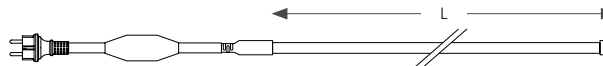

230V - Power supply included

DC

REFERENCE	LENGTH	ROLL LED	P. / 230V	CUTTABLE	MAX. L
550307	45 m	○	2.3 W /m	every 1.5 m	100 m
550311	45 m	●	2.3 W /m	every 1.5 m	100 m
550309	45 m	●	2.3 W /m	every 1.5 m	100 m
550310	45 m	●	2.3 W /m	every 1.5 m	100 m

Intense brightness 360°

Supplied with a mounted overmoulded power cable.