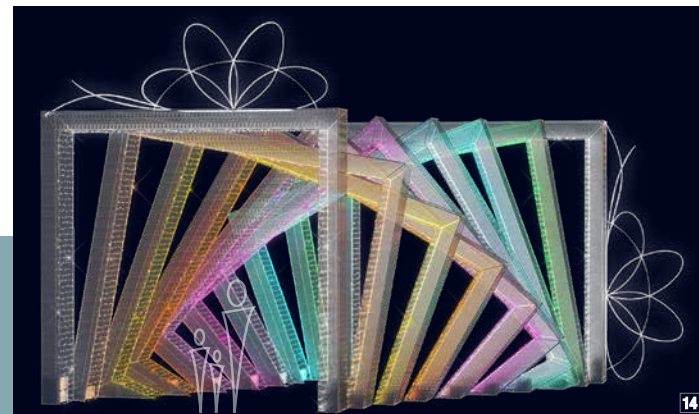

Discover
Spirale Infinity