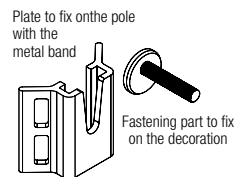

Lamp column   Cadre du décor

032094

REFERENCE	DESCRIPTION	COMPOSITION
032242	4 sides Rapide Fix	4 plates with protection, 4 fastening parts, 4 washers, 8 nuts M10, 4 screws HM10x70, 8 washers Ø 10, 4 screws HM10x110
032094	Rapide Fix	1 plate, 1 fastening parts, 1 washer, 2 nuts M10, 1 screws HM10x70, 2 Ø 10 mm washers
032235	Wall plate Rapide Fix	1 plate, 1 fastening parts, 1 washer, 1 nut M10
032341	Multiple sides plate	Use to install a decoration in 4 or 8 sides, without a central pole.