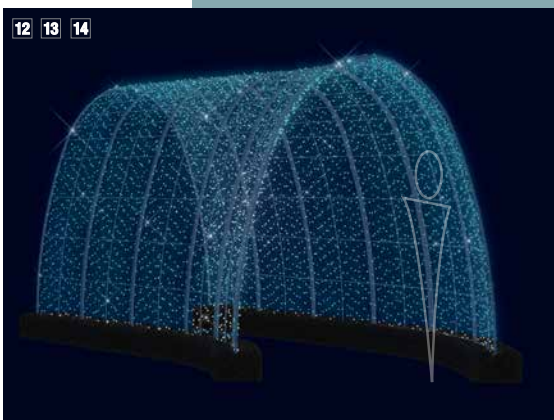

Discover Charmille Infinity