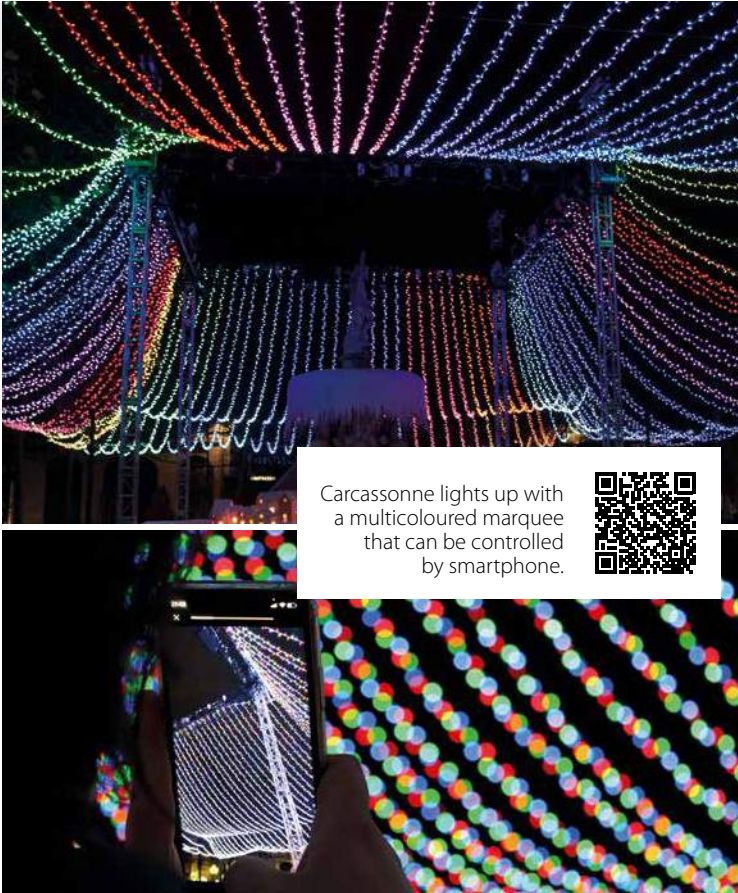

With Wi-Fi, you can connect up to 750 LEDs per controller. Extend your installation by 9 m by adding a power supply and a Wifi controller.

Carcassonne lights up with a multicoloured marquee that can be controlled by smartphone.