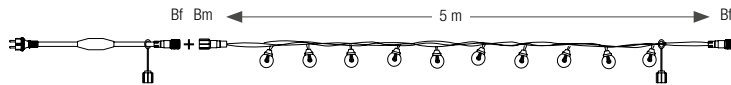

TRADITIONAL GARLANDS

230V

REFERENCE	LENGTH	BULBS	EFFECT	NB LED	LED	CABLE	P. / 230V	EXTEND.
550634	5 m	10	milky	60			4 W	100 m
550635	5 m	10	milky	60			4 W	100 m
051004	5 m	10	filament	60			4 W	100 m
051026	5 m	10	filament	60			4 W	100 m
051072	5 m	10	filament	60			4 W	100 m