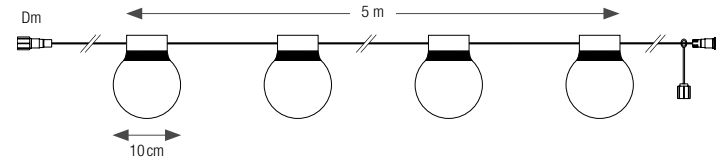

GLOBES GARLAND

24V

REFERENCE	LENGTH	GLOBE	NB LED	LED	CABLE	P. / 24V
551162*	5m	10	30			5.28 W - 220 mA
551163*	5m	10	30			5.28 W - 220 mA
551164*	5m	10	30			5.28 W - 220 mA