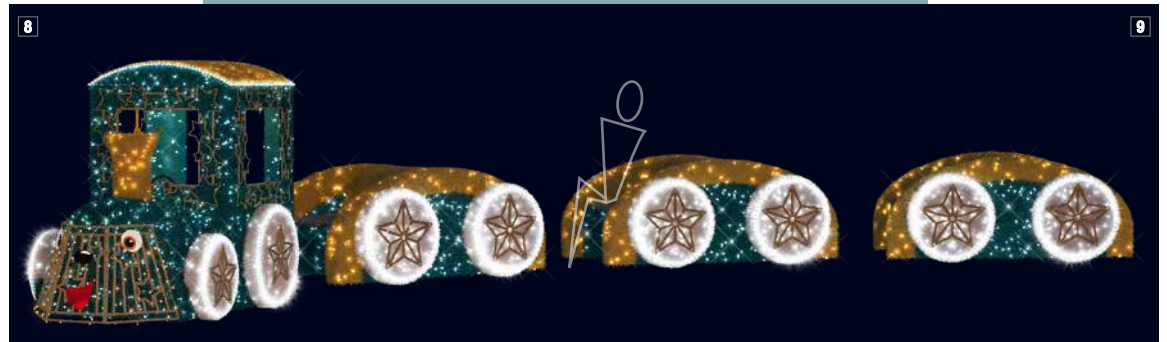

*** NEW**

Please note: optional accessories required for installation

Playful Decors

Scan this QR-Code to discover our playful decor creations.

1 204650
LUGE DES LUTINS
3D floorstanding decoration
W 2 x H 1 x D 0.95 m.
✻