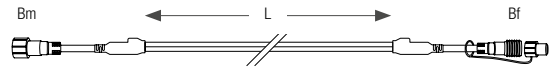

SUR'LINE

230V

P&L
230V **SMD**
LED **DC**

REFERENCE	LENGTH LED		P. / 230V	EXTEND.
051010	3 m	○	27 W	50 m max
051032	3 m	●	21 W	50 m max
051033	3 m	●	27 W	50 m max
051012	5 m	○	45 W	50 m max
051013	5 m	○	45 W	50 m max
051034	5 m	●	35 W	50 m max
051035	5 m	●	45 W	50 m max
051036	7 m	●	49 W	50 m max

Latest generation high brightness SMD LED.
92 LED SMD /m, extendable

SUR'LINE ACCESSORIES

REFERENCE	DESCRIPTION	LENGTH
032353	Fastening rail	2 m
058989BL	White power supply cable	1.50 m

032353