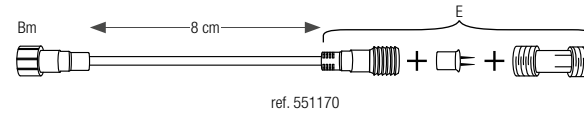

Standard rope lights.

18 LED/m, anti-UV treated, Ø 13 mm.

Requires a connection kit (ref.550732).

Detroit • U.S.A.

ROPE LIGHT QUICK CONNECTION

*** NEW**

Find out how to connect your cords easily & quickly.

CONNECTION KITS