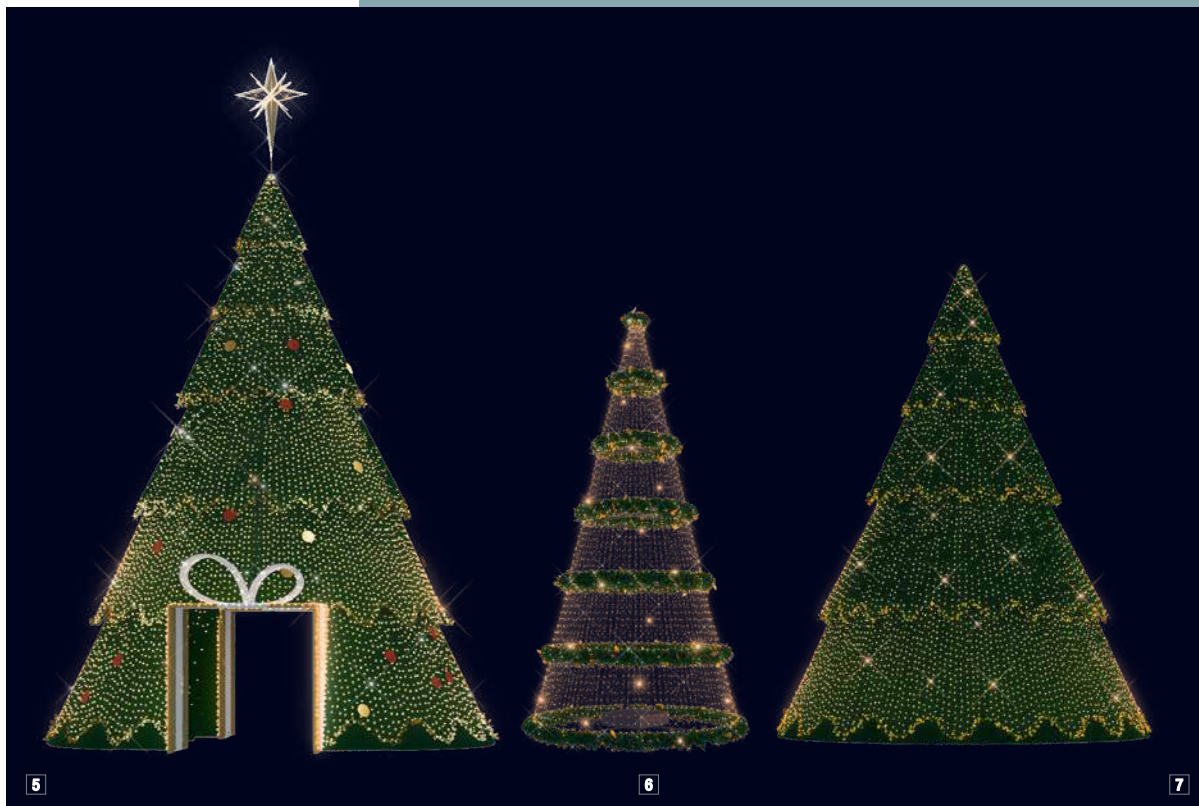

2 203041 SAUTOIR
3D floorstanding decoration
W 3 x H 1.75 x D 3 m.

3 203258 ARBRE MAGIQUE
3D floorstanding decoration
W 4 x H 5 x D 4 m.

4 203375 POT ALYA
3D floorstanding decoration
H 1.6 x Ø 1.8 m.

5 204748 SYLVESTRE CADEAUX
3D floorstanding decoration
W 7.45 x H 11.25 x D 9.1 m.