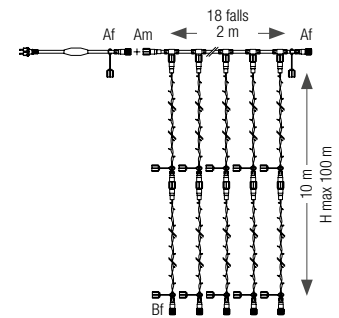

Preprogrammed glittering effect (1/5 LED).
Extendable curtain lights.
Height max. 100 m for height-extendable curtains.