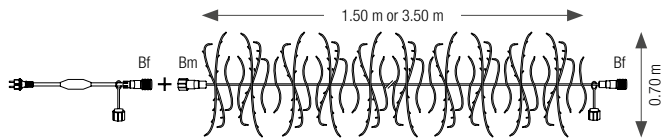

CEILING LIGHTS BRANCHES

230V

REFERENCE	DIMENSIONS	NB LED	LED	BRANCHES	P. / 230V	EXTEND.
050508	Ø 0.70 x W 3.50 m	300	○	—	20 W	1+16
550821	Ø 0.70 x W 3.50 m	300	●	—	20 W	1+16

REFERENCE	DIMENSIONS	NB LED	LED	BRANCHES	P. / 230V	EXTEND.
059243	Ø 0.70 x W 3.50 m	300	○	—	25 W	1+13

REFERENCE	DIMENSIONS	NB LED	LED	BRANCHES	P. / 230V	EXTEND.
050541	Ø 0.70 x W 1.50 m	150	○	—	9 W	1+39

Volume effect.

Semi-rigid branches, simple and easy to install.
Preprogrammed glittering effect (1/5 LED).