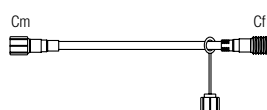

REFERENCE	DESCRIPTION	LENGTH	CABLE	P. MAX/ 230V
032372	Bipolar extension cable + grounding	2 m		1840 W