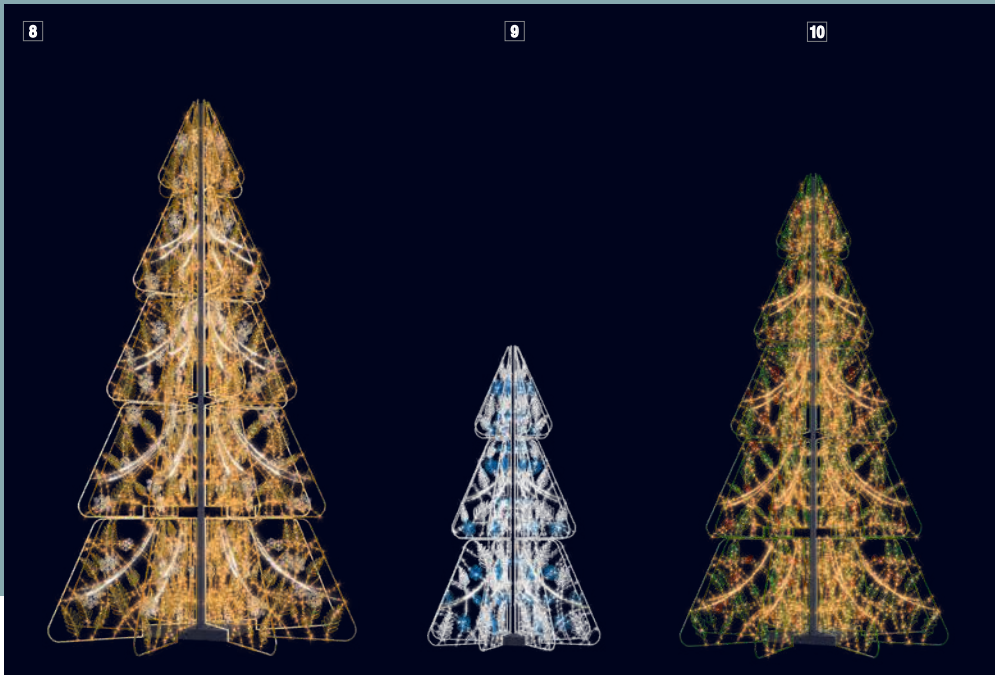

1 204793 CÎMIER ÉTOILÉ
3D floorstanding decoration
H 1 x Ø 1 m.
✱

2 204797 SAPIN CADEAUX XXL
3D floorstanding decoration
H 12 x Ø 6 m.
✱

6 204764 SAPIN DIAMANT M
3D floorstanding decoration
H 5 x Ø 4.15 m.
✱ ○ ● ● ●

7 204769 SAPIN DIAMANT L
3D floorstanding decoration
H 8 x Ø 6.15 m.
✱ ○ ● ● ●

8 205444* SAPIN 8P GIVRE
3D floorstanding decoration
W 5.45 x H 10 x D 5.45 m.
☀️ Ⓞ Ⓞ

9 205433* SAPIN 8P GIVRE
3D floorstanding decoration
W 3.6 x H 6 x D 3.6 m.
☀️ Ⓞ Ⓞ

10 205417* SAPIN 8P HOLLY
3D floorstanding decoration
W 5.45 x H 10 x D 5.45 m.
☀️ Ⓞ Ⓞ

11 205382* SAPIN 8P MAGIE
3D floorstanding decoration
W 6.15 x H 12 x D 6.15 m.
☀️ Ⓞ Ⓞ ● ●

12 205284* CIMIER MAGIE
2D floorstanding decoration
W 0.63 x H 1.4 m.
☀️ Ⓞ Ⓞ ● ●

13 205225* CIMIER HOLLY
2D floorstanding decoration
W 0.4 x H 1.4 m.
☀️ ● ●

14 205235* CIMIER GIVRE
2D floorstanding decoration
W 0.4 x H 1.4 m.
☀️ Ⓞ Ⓞ

* NEW

Please note: optional accessories required for installation