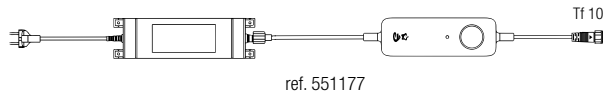

SPI CONTROLLERS & CONNECTORS

24V

REFERENCE	DESCRIPTION	LGT
551176*	Ethernet controller, 2 outputs, 2 000 pixels + 6.3 A output transformer	-
110026*	Ethernet controller, 2 outputs, 2 000 pixels + 6.3 A output transformer + connectable P&L	-
551177*	WiFi controller, 1 output	1 m