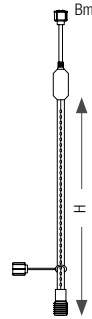

DROPLIGHTS

230V

REFERENCE	HGT.	NB LED	LED	CABLE	P. / 230V	EXTEND.
051180	50 cm	50	○	≡	6 W	1+19
550485	50 cm	50	●	≡	6 W	1+19
550250	50 cm	50	●	≡	6 W	1+19
051181	100 cm	72	○	≡	6 W	1+19
550486	100 cm	72	●	≡	6 W	1+19
550251	100 cm	72	●	≡	6 W	1+19