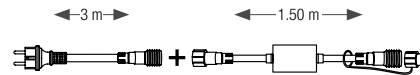

550663 + 300002
Power cable + 4A rectifier (see p.260)

FITTING A TREE WITH LIGHTING GARLANDS

CALCULATE THE PERIMETER OF THE TREE

$$P = \pi \times D$$

Perimeter in m = 3.14 Diameter in m

CALCULATE THE NUMBER OF GARLAND COILS (NC) (0.3 M BETWEEN EACH COIL)