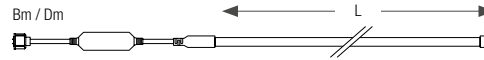

ROPE LIGHT SPARKLE

230V

REFERENCE	LENGTH	NB LED	LED	P. / 230V
550729	2 m	60	○	19 W
550756	2 m	60	●	19 W

ACCESSORY 230V

REFERENCE	DESCRIPTION	LENGTH
032376	White power supply cable	L 3 m

24V

REFERENCE	LENGTH	NB LED	LED	P. / 24V
550730	2 m	60	○	8.9 W - 370 mA
550757	2 m	60	●	8.9 W - 370 mA

Chasing & crackeling effect.

Anti-UV treated, Ø 13 mm.
Don't forget your power supply.

Extendable 24V range: find all accessories p.263.

Compatible with our 24V transformers.

Watch the animation

FLASH ROPE LIGHT

230V

REFERENCE	LENGTH	ROLL LED	P. / 230V	CUTTABLE	MAX. L (1)
550054	30 m	○	3.5 W /m	every 2 m	100 m
550055	30 m	●	3.5 W /m	every 2 m	100 m
550057	30 m	●	3.5 W /m	every 2 m	100 m
550056	30 m	●	3.5 W /m	every 2 m	100 m
550058	30 m	●	3.5 W /m	every 2 m	100 m

CONNECTION KIT

REFERENCE	COMPOSITION	CABLE
550732	Power supply cable with rectifier 4 A + round tip connector + end cap + heat shrink sleeve	—
550733	Power supply cable with rectifier 4 A + round tip connector + end cap + heat shrink sleeve	—

Flashing animation 1 LED in 2.

36 LED/m, anti-UV treated, Ø 13 mm.
Requires a connection kit (ref.550732).

Intense brightness 360°

Watch the animation