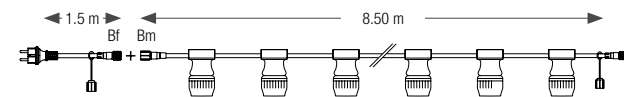

E27 GARLAND WITHOUT BULB

230V

P&L 230V AC

REFERENCE	LENGTH	SOCKETS	CABLE	SECT° CABLE	P. SOCKET	EXTEND.
550236	10 m	20 E27	—	2 x 1.5 mm²	15 W max	100 m max