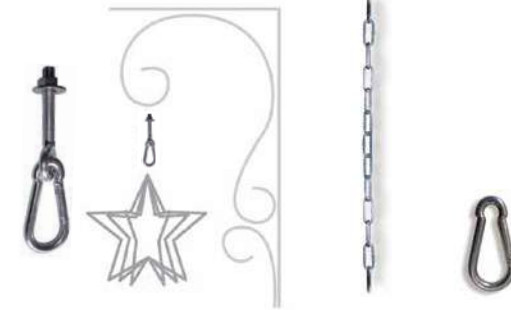

792001 / 792101 / 792201

032289

SUSPENSIONS

REFERENCE	DESCRIPTION	COMPOSITION
792002	Hanging kit	4 alpine karabiners 60 mm, 2 eye hooks M6, 2 x 1 m chain, 2 washers Ø 6 mm, 2 nuts M6
032233	Suspension Kit M6	1 alpine karabiner 60 mm, 1 eye hook M6, 2 washers, 2 nuts M6
032220	Suspension Kit M10	1 alpine karabiner 100 mm, 2 Ø 10 mm washers, 2 nuts M10, 1 eye hook M10x70 mm
101640	Chain with soldered links	Length 1 m - 164 kg maxi
031894	Alpine karabiners 60 mm	Supplied by 10, Ø 6 mm

792002

032233 / 032220

101640

031894

STRAPS

REFERENCE	DESCRIPTION	COMPOSITION
032180	Strap	L 1 m x l 25 mm - Thickness : 2 mm -Tensioner included - 1 600 kg max
032361	Pliers for metal necklace	Pliers for metal necklace - Supplied by unit
032362	Metal necklaces	L 831 mm x l 19 mm - Supplied by 50