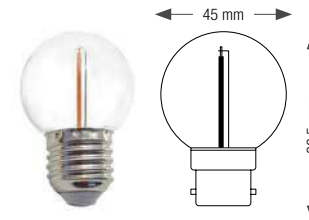

Filament effect.

Packed by 20. Polycarbonate globe.
Ref.550209 & 550210: 5 red + 5 green + 5 yellow + 5 blue bulbs.