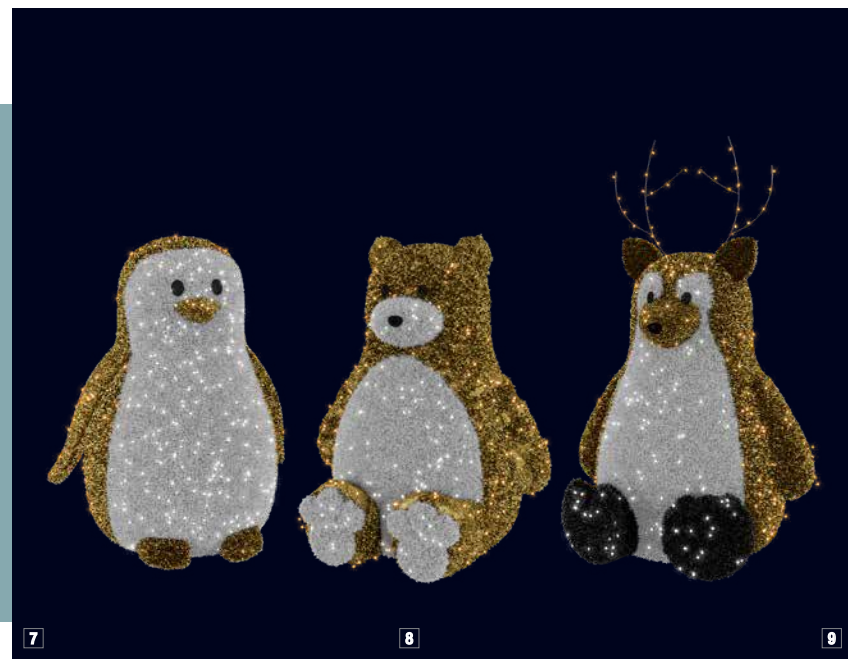

* NEW

Please note: optional accessories required for installation

Animals

**Discover our animal creations
by scanning this QR-Code.**

1 205274 GRAND PINGOO
3D floorstanding decoration
W 3.75 x H 5 x D 2.83 m.
❄️○○