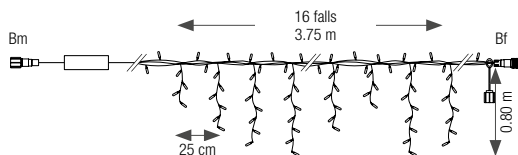

CEILING LIGHTS

230V

REFERENCE	DIMENSIONS	NB LED	LED	CABLE	P. / 230V	WIDTH MAX.
050506	H 30 x W 2 m	480	○	□	32 W	1+9
550836	H 30 x W 2 m	480	●	□	32 W	1+9

REFERENCE	DIMENSIONS	NB LED	LED	CABLE	P. / 230V	WIDTH MAX.
059098	H 30 x W 2 m	480	○	□	40 W	1+7
050526	H 30 x W 2 m	480	●	□	27.9 W	1+7

Starry sky effect to your streets or town square.

Preprogrammed glittering effect (1/5 LED), and staggered lights any 25 cm intervals (i.e. total interval of 50 cm on the same drop). Height max. 100 m.

ICICLE LIGHT SPARKLE

230V

REFERENCE	DIMENSIONS	NB LED	LED	CABLE	P. / 230V	EXTEND.
551172*	H 0.80 x W 3.75 m	132	○	□	50 W	1+9

Sparkling and crackling effect.

Crackling effect on the collector cable, spinning effect on the down conductors. Requires a unrectified power cable. Extendable in width.

Watch the animation