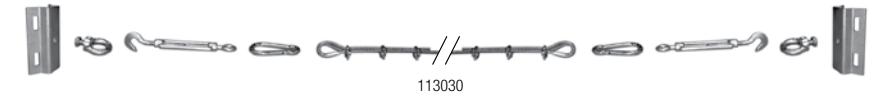

OUR INSTALLATIONS

ACCROSS STREET ACCESSORIES

REF.	DESCRIPTION	COMPOSITION
113010	Wall/wall kit (for Ø 6 mm cable)	2 capstan screws M12, 2 tensioners, 2 alpine karabiners 100 mm, 2 shackles, 6 cable grip, 2 wall plates - Kits delivered without cable
113020	Wall/lamp column kit (for Ø 6 mm cable)	2 tensioners, 2 alpine karabiners 100 mm, 2 shackles, 6 cable grip, 1 post plate + 1 wall plate + 2 capstan screws - Kits delivered without cable
113030	Lamp column/lamp column kit (for Ø 6 mm cable)	tensioners, 2 alpine karabiners 100 mm, 2 shackles, 6 cable grip, 2 post plates + 2 capstan screws M12 - Kits delivered without cable
031855	Wall plate	Supplied by unit
031852	Capstan screws	1 ring, 1 screws de 12 x 20 mm
100504	Tensioner	Supplied by unit - 235 kg maxi
031895	Alpine karabiners 100 mm	Supplied by 10, Ø 10 mm
122900	Shackles	Supplied by 10 for 6 mm cable
101500	Cable grips 6 mm	Supplied by 10
032335	Self-locking gripple system	2 6-mm self-locking Gripples, 1 setting key. Use on 6-mm diameter non-sheathed cable (not supplied)
060726	Steel cable 4 mm with sleeve at 6 mm	Length 100 m - 1 260 kg maxi. break load
100503	Shackles	Supplied by 10
031990	Fastening kit	1 nut, 1 washer, 1 capstan screw M12, 1 alpine karabiner 100 mm - 930 kg max.

Assemble in 3 stages:

Choose a bracket according to the decoration width.
Plan the hanging kit. Plan on the metal band and the clips.