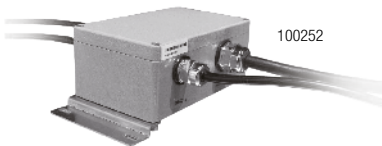

ACCESSORIES

FILTERS

REFERENCE	DESCRIPTION
100197	Filter 20° for SQA 270
100196	Filter 40° for SQA 270
100195	Filter 55° for SQA 270
100198	Filter 60° x 10° for SQA 270
100216	Filter 20° for SPO 450
100217	Filter 40° for SPO 450
100220	Filter 55° for SPO 450
100221	Filter 60° x 10° for SPO 450
100210	Filter 20° for SPO 180
100211	Filter 40° for SPO 180
100212	Filter 55° for SPO 180
100207	Filter 60° x 10° for SPO 180
100205	Filter 20° for SPO 100
100201	Filter 40° for SPO 100
100206	Filter 55° for SPO 100
100202	Filter 60° x 10° for SPO 100
100190	Filter 10° for SPO 15
100188	Filter 30° for SPO 15
100187	Filter 40° for SPO 15
100186	Filter 60° for SPO 15
100189	Filter 80° for SPO 15
100185	Filter 10° x 60° for SPO 15
100280	Frost filter 30° x 1° for BAR
100282	Frost filter 15° x 1° for BAR
100284	Frost filter 60° for BAR
100286	Frost filter 10° x 30° for BAR
100288	Frost filter 60° x 1° for BAR
100289	Frost filter 30° x 60° for BAR

FILTER HOLDERS

REFERENCE	DESCRIPTION
100199	Filter holder for SQA 270
100200	Filter holder for SPO 100
100215	Filter holder for SPO 180
100222	Filter holder for SPO 450

BARNDOORS

REFERENCE	DESCRIPTION
100204	Anti-glare shield for SQA 270
100290	Barndoors for BAR 9
100291	Barndoors for BAR 18
100292	Barndoors for BAR 27

POWER BOX

REFERENCE	DESCRIPTION
100249	DMX/240V 10A power box for BAR

SIGNAL AMPLIFIERS

REFERENCE	DESCRIPTION
100251	IP66 Signal amplifier 1 in / 4 out
100252	IP66 Signal amplifier 1 in / 2 out

E-CODER

REFERENCE	DESCRIPTION
900225	E-Coder to address and set-up

COMBO EXTENSION CABLES FOR BAR

REFERENCE	DESCRIPTION
900100	Combo extension cables (DMX/240V) 2.5m
900101	Combo extension cables (DMX/240V) 5m
900102	Combo extension cables (DMX/240V) 10m

POWER EXTENSION CABLES FOR KEPLER 350 / NEWTON 210 HD+