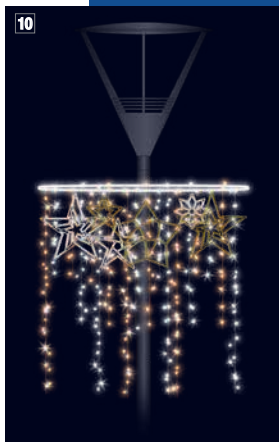

1 204388 COLLIER
Across street.
W 5 x H 1,15 m.
☼ Ⓞ Ⓞ Ⓞ ● ●

6 204186 NOVA
Suspension.
W 0,77 x H 0,75 m.
☼ Ⓞ Ⓞ ● ●

20

10 204335 MIRA ÉTOILE
Globe.
H 1,2 x Ø 1,25 m.
☼

11 204334 MIRA ÉTOILE
Lamp column.
W 1 x H 3 m.
☼ Ⓞ

12 204310 INAYA
Column & Across str.
W 1 x H 3 m.
☼ Ⓞ ○ ○ ● ● ●

13 204386 COLLIER
Lamp column.
W 1 x H 3 m.
☼ Ⓞ ○ ● ●

14 204308 INAYA
Column & Across str.
W 0,8 x H 2 m.
☼ Ⓞ ○ ○ ● ● ●

15 204387 COLLIER
Globe.
W 0,75 x H 1,7 m.
☼ Ⓞ ○ ○ ● ●

16 204382 COLLIER
Lamp column.
W 1 x H 1 m.
☼ Ⓞ ○ ○ ● ●

17 204336 MIRA ÉTOILE
Across street.
W 6 x H 1,2 m.
☼ Ⓞ

18 204332 MIRA ÉTOILE
Lamp column.
W 1 x H 2 m.
☼ Ⓞ

19 205293* JOY
Suspension.
W 1 x H 0,1 m.
Ⓞ ○ ○

20 205294* JOY
Suspension.
W 0,5 x H 0,1 m.
Ⓞ ○ ○

21 204264 SNOW
Across street.
W 5 x H 1 m.
☼ Ⓞ ○ ○ ● ● ●

* NEW