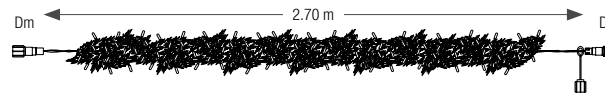

CHRISTMAS TREE GARLAND

24V

REFERENCE	LENGTH	NB LED	LED	CABLE	P. / 24V
550989*	2.70 m	200	●	■	7 W - 291 mA