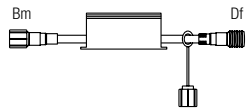

TRANSFORMERS 230V AC / 24V DC

REFERENCE	DESCRIPTION
550514	Transformer 0.5 A max. (12W/24VDC) output