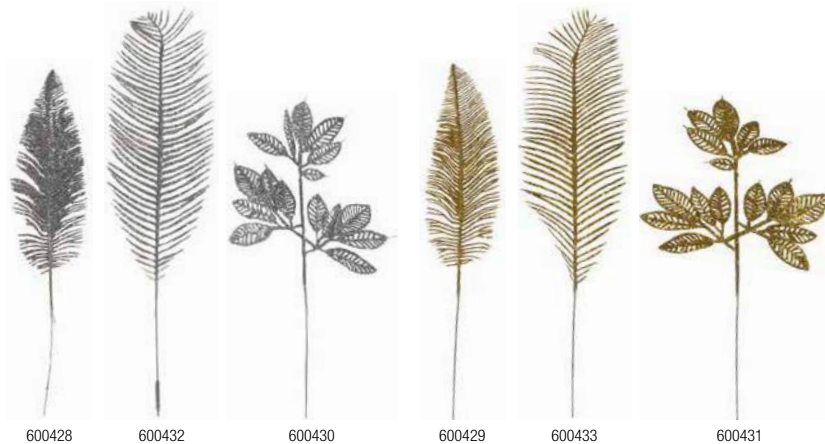

FEATHERS AND LEAVES

REFERENCE	DESCRIPTION	DIMENSIONS
600428	Little silver feather	43 x 8 cm
600429	Little golden feather	43 x 8 cm
600430	Silver leaves	36 x 20 cm
600431	Golden leaves	36 x 20 cm
600432	Width silver feather	50 x 12 cm
600433	Width golden feather	50 x 12 cm

A touch of nature and delicacy...

Integrate decoration visible during the day into your illuminations.
Suitable for use inside buildings not ruled by ERP.
Packed by 12.