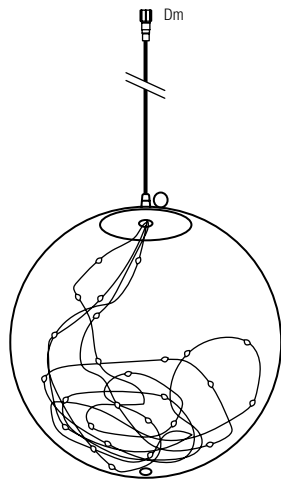

24V

P&L
24V

DC

REFERENCE	DIMENSIONS	NB LED	LED	CABLE	P. / 24V
550523	Ø 20 cm	80	○	≡	2.8 W - 113 mA
550524	Ø 30 cm	100	○	≡	3 W - 130 mA
550525	Ø 40 cm	200	○	≡	5.4 W - 220 mA

**Next generation MicroLED,
3 times brighter.**

Extendable 24V range: find all accessories p.263.

Attachment ring. Suitable for outdoor use or inside buildings not ruled by ERP. Supplied without sling. Compatible with our 24V transformers. Maximum distance between the first and the last product: 80m of wire.